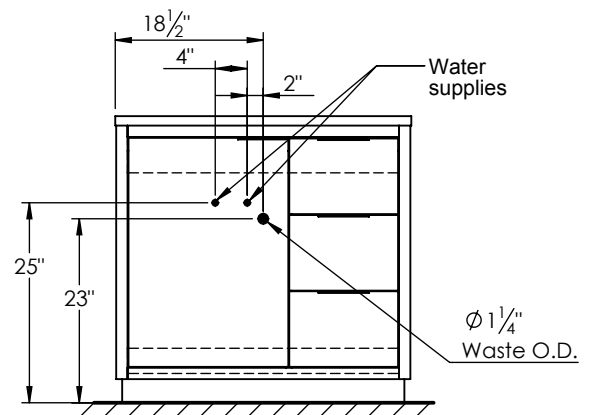

SPEC SHEET

PRODUCT DESCRIPTION

- Hudson 37 freestanding bathroom vanity
- Available in Natural Elm (36), Matte White (50), Rock Gray (52) and Natural Walnut (56) finish
- Cabinet is fully assembled
- Hardwood Plywood construction
- Metal handles available in polished chrome, brushed nickel, matte black, and brushed gold finish.
- Soft close door and (full extension) drawers
- Features 2 glass dividers on the top drawer
- Drawers on the right side
- Features 1 Internal wood shelf with plumbing cut out
- Solid Surface counter top with integrated basin in Matt White
- Solid Surface material is 38% polyester resin and 40% aluminum hydroxide powder
- Basin depth is 4 1/2"

ROUGHING-IN DIMENSIONS

ROUGH PLUMBING