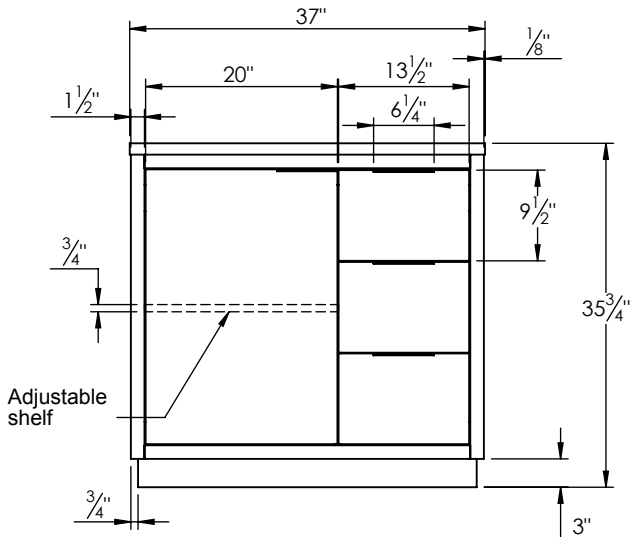

SPEC SHEET

PRODUCT DESCRIPTION

- Hudson 37 freestanding bathroom vanity
- Available in Natural Elm (36), Matte White (50), Rock Gray (52) and Natural Walnut (56) finish
- Cabinet is fully assembled
- Hardwood Plywood construction
- Metal handles available in polished chrome, brushed nickel, matte black, and brushed gold finish.
- Soft close door and (full extension) drawers
- Features 2 glass dividers on the top drawer
- Drawers on the right side
- Features 1 Internal wood shelf with plumbing cut out
- Solid Surface counter top with integrated basin in Matt White
- Solid Surface material is 38% polyester resin and 40% aluminum hydroxide powder
- Basin depth is 4 1/2"

ROUGHING-IN DIMENSIONS

ROUGH PLUMBING