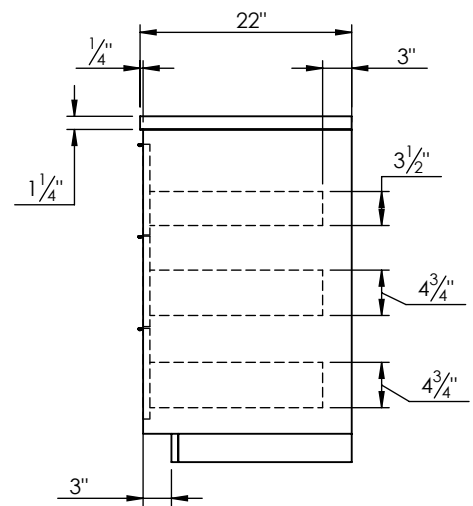

SPEC SHEET

PRODUCT DESCRIPTION

- Hudson 37 freestanding bathroom vanity
- Available in Natural Elm (36), Matte White (50), Rock Gray (52) and Natural Walnut (56) finish
- Cabinet is fully assembled
- Hardwood Plywood construction
- Metal handles available in polished chrome, brushed nickel, matte black, and brushed gold finish.
- Soft close door and (full extension) drawers
- Features 2 glass dividers on the top drawer
- Drawers on the right side
- Features 1 Internal wood shelf with plumbing cut out
- Solid Surface counter top with integrated basin in Matt White
- Solid Surface material is 38% polyester resin and 40% aluminum hydroxide powder
- Basin depth is 4 1/2"

ROUGHING-IN DIMENSIONS

ROUGH PLUMBING