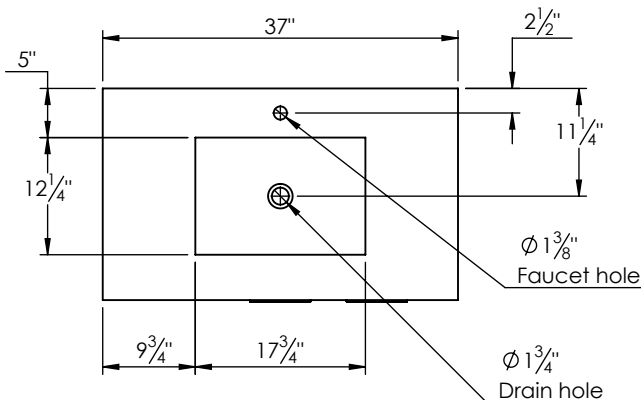

SPEC SHEET

PRODUCT DESCRIPTION

- Hudson 37 freestanding bathroom vanity
- Available in Natural Elm (36), Matte White (50), Rock Gray (52) and Natural Walnut (56) finish
- Cabinet is fully assembled
- Hardwood Plywood construction
- Metal handles available in polished chrome, brushed nickel, matte black, and brushed gold finish.
- Soft close door and (full extension) drawers
- Features 2 glass dividers on the top drawer
- Drawers on the right side
- Features 1 Internal wood shelf with plumbing cut out
- Solid Surface counter top with integrated basin in Matt White
- Solid Surface material is 38% polyester resin and 40% aluminum hydroxide powder
- Basin depth is 4 1/2"

ROUGHING-IN DIMENSIONS

ROUGH PLUMBING