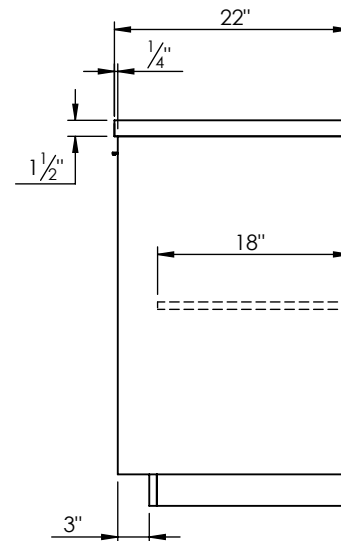

SPEC SHEET

PRODUCT DESCRIPTION

- Hudson 31 freestanding bathroom vanity
- Available in Natural Elm (36), Matte White (50), Rock Gray (52) and Natural Walnut (56) finish
- Cabinet is fully assembled
- Hardwood Plywood construction
- Soft close doors
- Metal handles available in polished chrome, brushed nickel, matte black, or brushed gold finish
- Features 1 Internal wood shelf with plumbing cut out
- Solid Surface counter top with integrated basin and infinity drain in Matt White. Also available in stone gray.
- Solid Surface material is 38% polyester resin and 40% aluminum hydroxide powder
- Basin depth is 3 1/2"
- Drain assembly and 10" drain tail included

ROUGHING-IN DIMENSIONS

ROUGH PLUMBING