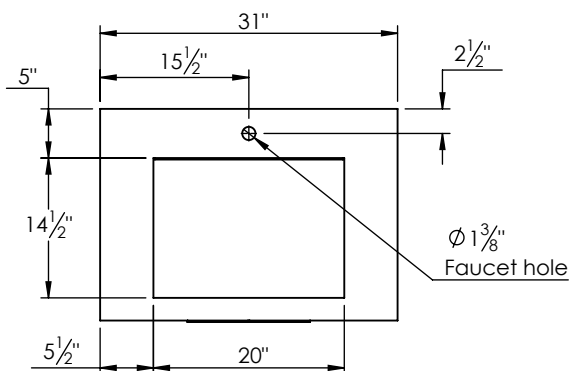

SPEC SHEET

PRODUCT DESCRIPTION

- Hudson 31 freestanding bathroom vanity
- Available in Natural Elm (36), Matte White (50), Rock Gray (52) and Natural Walnut (56) finish
- Cabinet is fully assembled
- Hardwood Plywood construction
- Soft close doors
- Metal handles available in polished chrome, brushed nickel, matte black, or brushed gold finish
- Features 1 Internal wood shelf with plumbing cut out
- Solid Surface counter top with integrated basin and infinity drain in Matt White. Also available in stone gray.
- Solid Surface material is 38% polyester resin and 40% aluminum hydroxide powder
- Basin depth is 3 1/2"
- Drain assembly and 10" drain tail included

ROUGHING-IN DIMENSIONS

ROUGH PLUMBING