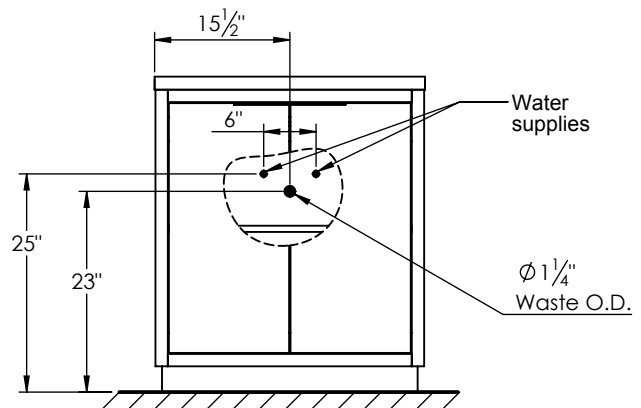

SPEC SHEET

PRODUCT DESCRIPTION

- Hudson 31 freestanding bathroom vanity
- Available in Natural Elm (36), Matte White (50), Rock Gray (52) and Natural Walnut (56) finish
- Cabinet is fully assembled
- Hardwood Plywood construction
- Soft close doors
- Metal handles available in polished chrome, brushed nickel, matte black, or brushed gold finish
- Features 1 Internal wood shelf with plumbing cut out
- Solid Surface counter top with integrated basin and infinity drain in Matt White. Also available in stone gray.
- Solid Surface material is 38% polyester resin and 40% aluminum hydroxide powder
- Basin depth is 3 1/2"
- Drain assembly and 10" drain tail included

ROUGHING-IN DIMENSIONS

ROUGH PLUMBING