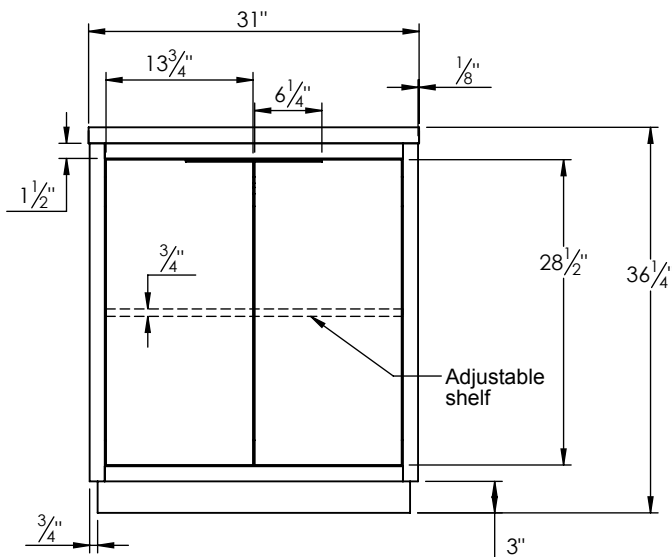

SPEC SHEET

PRODUCT DESCRIPTION

- Hudson 31 freestanding bathroom vanity
- Available in Natural Elm (36), Matte White (50), Rock Gray (52) and Natural Walnut (56) finish
- Cabinet is fully assembled
- Hardwood Plywood construction
- Soft close doors
- Metal handles available in polished chrome, brushed nickel, matte black, or brushed gold finish
- Features 1 Internal wood shelf with plumbing cut out
- Solid Surface counter top with integrated basin and infinity drain in Matt White. Also available in stone gray.
- Solid Surface material is 38% polyester resin and 40% aluminum hydroxide powder
- Basin depth is 3 1/2"
- Drain assembly and 10" drain tail included

ROUGHING-IN DIMENSIONS

ROUGH PLUMBING