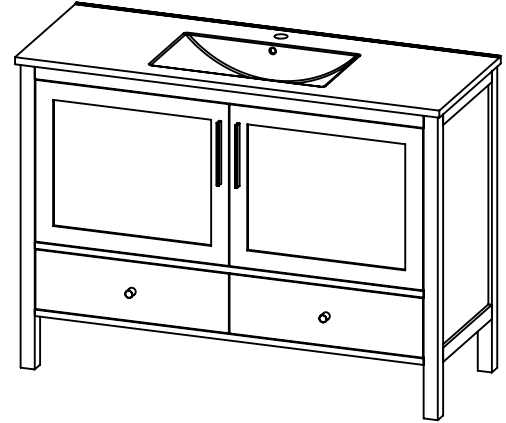

SPEC SHEET

PRODUCT DESCRIPTION

- FULTON 48 free standing cabinet
- Available in Dark Walnut (30), Matt White (50), and Espresso (40) finish
- Solid wood frame construction
- Soft close drawer sliders and doors
- Integrated porcelain top with overflow hole in white
- Handles in brushed nickel (Chrome finish is optional)
- Nominal Dimensions:

Width: 47.25"
Depth: 18"
Height: 34.5"

ROUGHING-IN DIMENSIONS