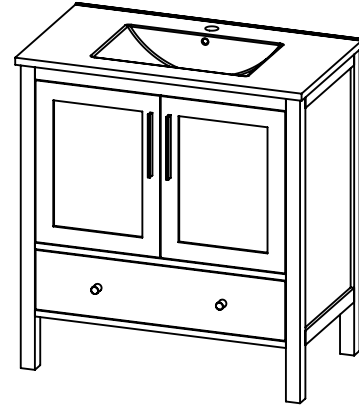

### PRODUCT DESCRIPTION

- FULTON 32 free standing cabinet
- Available in Dark Walnut (30), Matt White (50), and Espresso (40) finish
- Solid wood frame construction
- Soft close drawer sliders and doors
- Integrated porcelain top with overflow hole in white
- Handles in brushed nickel (Chrome finish is optional)
- Nominal Dimensions:

Width: 32"  
Depth: 18"  
Height: 34.5"