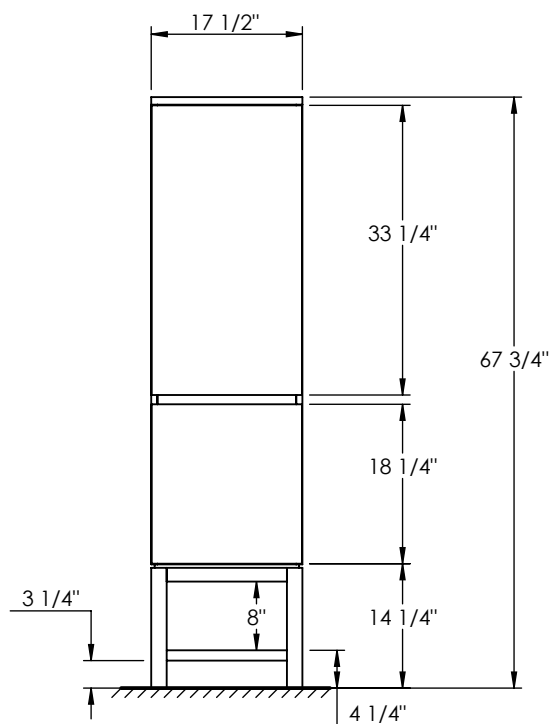

## SPEC SHEET

### PRODUCT DESCRIPTION

- EMMET 18 linen tower
- Available in Espresso (40), Metal Gray (45), and Matt White (50) finish
- Solid wood frame construction
- Soft close doors
- Features 2 internal adjustable glass shelves and a fixed wood shelf
- Available with right (R) and left (L) door hinge installation
- Nominal Dimensions:

Width: 17.5"  
Depth: 17.5"  
Height: 66.75"

### ROUGHING-IN DIMENSIONS

FRONT VIEW

SIDE VIEW