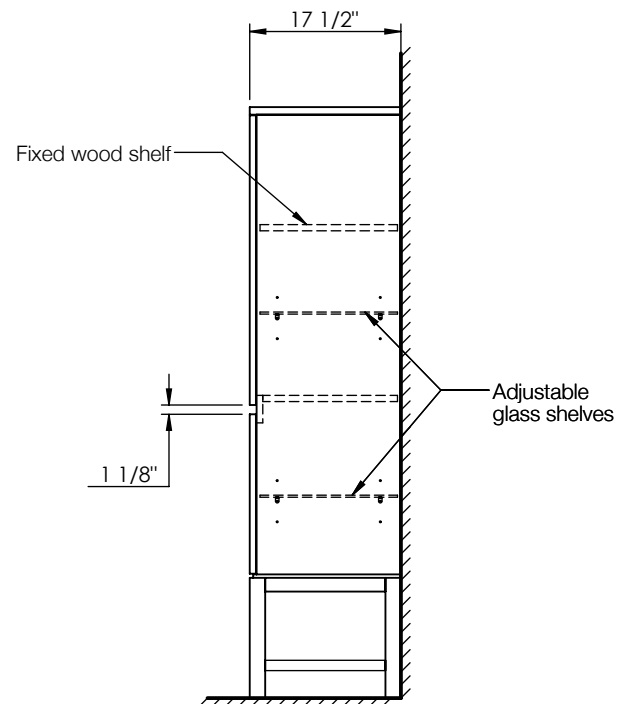

### PRODUCT DESCRIPTION

- EMMET 18 linen tower
- Available in Espresso (40), Metal Gray (45), and Matt White (50) finish
- Solid wood frame construction
- Soft close doors
- Features 2 internal adjustable glass shelves and a fixed wood shelf
- Available with right (R) and left (L) door hinge installation
- Nominal Dimensions:

Width: 17.5"  
Depth: 17.5"  
Height: 66.75"

### ROUGHING-IN DIMENSIONS

FRONT VIEW

SIDE VIEW