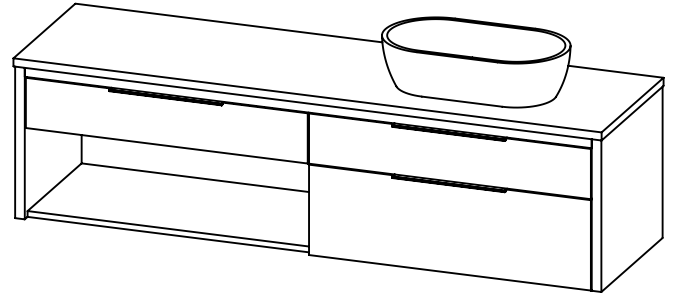

### PRODUCT DESCRIPTION

- COLLINS 72 Single basin vanity with RIGHT side vessel sink and counter top
- Wall mount cabinet with BLUM mounting hardware
- Cabinet is available in Matte White, Ash Grey, Natural Walnut, and Natural Elm
- Hardwood plywood construction
- Soft close and full extension drawers
- Aluminum hardware available in matt black, brushed nickel, polished chrome, and brushed gold finish
- Solid Surface counter top [3cm thick] in Matt White or Cement Grey
- Vessel sink in matching Solid Surface material
- Solid Surface material is 38% polyester resin and 60% aluminum hydroxide powder
- Single hole faucet drilling

### ROUGHING-IN DIMENSIONS