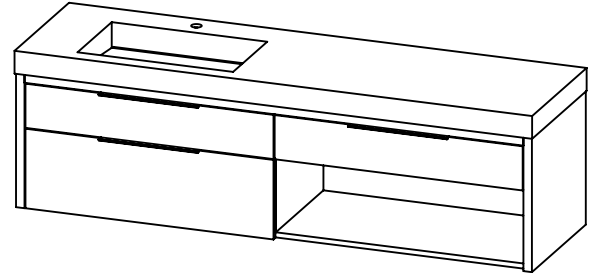

SPEC SHEET

PRODUCT DESCRIPTION

- COLLINS 72 Single basin vanity with LEFT side Infinity counter top
- Wall mount cabinet with BLUM mounting hardware
- Cabinet is available in Matte White, Ash Grey, Natural Walnut, and Natural Elm
- Hardwood plywood construction
- Soft close and full extension drawers
- Aluminum hardware available in matt black, brushed nickel, polished chrome, and brushed gold finish
- Solid Surface counter top with integrated basin and infinity drains in Matt White
- Drain assembly and 10" drain tail included
- Solid Surface material is 38% polyester resin and 60% aluminum hydroxide powder
- Basin depth is 3 1/2"

ROUGHING-IN DIMENSIONS