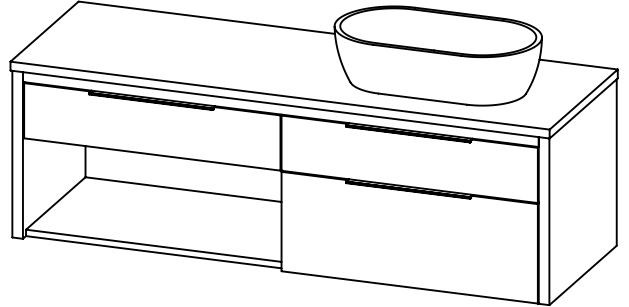

SPEC SHEET

PRODUCT DESCRIPTION

- COLLINS 60 Single basin vanity with RIGHT side vessel sink and counter top
- Wall mount cabinet with BLUM mounting hardware
- Cabinet is available in Matte White, Ash Grey, Natural Walnut, and Natural Elm
- Hardwood plywood construction
- Soft close and full extension drawers
- Aluminum hardware available in matt black, brushed nickel, polished chrome, and brushed gold finish
- Solid Surface counter top [3cm thick] in Matt White or Cement Grey
- Vessel sink in matching Solid Surface material
- Solid Surface material is 38% polyester resin and 60% aluminum hydroxide powder
- Single hole faucet drilling

ROUGHING-IN DIMENSIONS