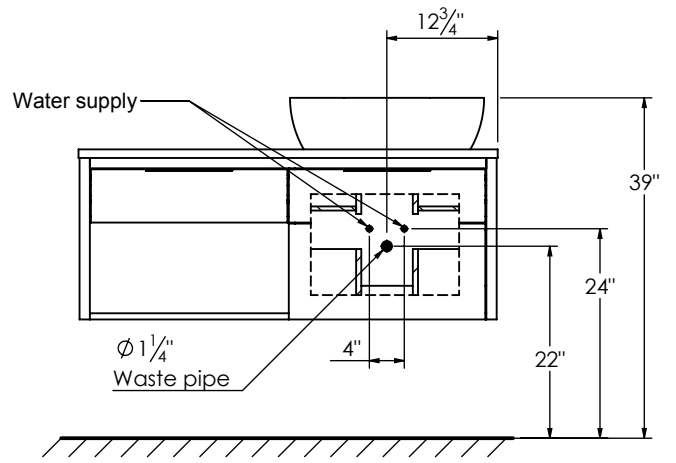

## SPEC SHEET

### PRODUCT DESCRIPTION

- COLLINS 48 Single basin vanity with RIGHT side vessel sink and counter top
- Wall mount cabinet with BLUM mounting hardware
- Cabinet is available in Matte White, Ash Grey, Natural Walnut, and Natural Elm
- Hardwood plywood construction
- Soft close and full extension drawers
- Aluminum hardware available in matt black, brushed nickel, polished chrome, and brushed gold finish
- Solid Surface counter top [3cm thick] in Matt White or Cement Grey
- Vessel sink in matching Solid Surface material
- Solid Surface material is 38% polyester resin and 60% aluminum hydroxide powder
- Single hole faucet drilling

### ROUGHING-IN DIMENSIONS