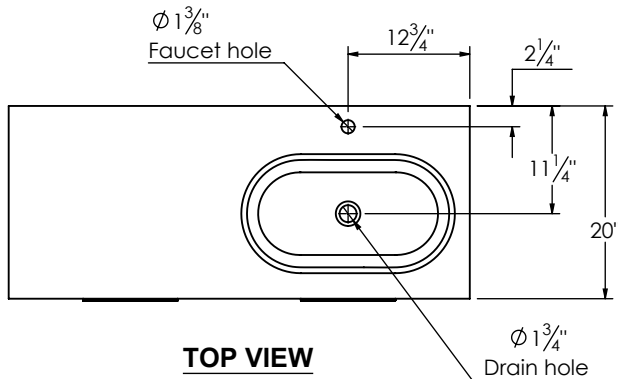

### PRODUCT DESCRIPTION

- COLLINS 48 Single basin vanity with RIGHT side vessel sink and counter top
- Wall mount cabinet with BLUM mounting hardware
- Cabinet is available in Matte White, Ash Grey, Natural Walnut, and Natural Elm
- Hardwood plywood construction
- Soft close and full extension drawers
- Aluminum hardware available in matt black, brushed nickel, polished chrome, and brushed gold finish
- Solid Surface counter top [3cm thick] in Matt White or Cement Grey
- Vessel sink in matching Solid Surface material
- Solid Surface material is 38% polyester resin and 60% aluminum hydroxide powder
- Single hole faucet drilling

### ROUGHING-IN DIMENSIONS