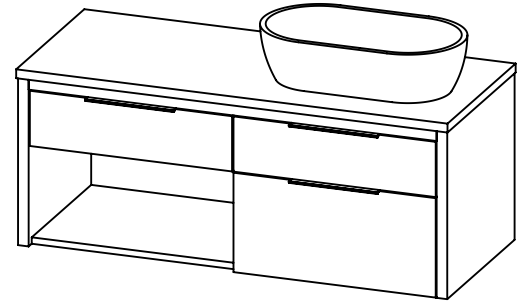

### PRODUCT DESCRIPTION

- COLLINS 48 Single basin vanity with RIGHT side vessel sink and counter top
- Wall mount cabinet with BLUM mounting hardware
- Cabinet is available in Matte White, Ash Grey, Natural Walnut, and Natural Elm
- Hardwood plywood construction
- Soft close and full extension drawers
- Aluminum hardware available in matt black, brushed nickel, polished chrome, and brushed gold finish
- Solid Surface counter top [3cm thick] in Matt White or Cement Grey
- Vessel sink in matching Solid Surface material
- Solid Surface material is 38% polyester resin and 60% aluminum hydroxide powder
- Single hole faucet drilling