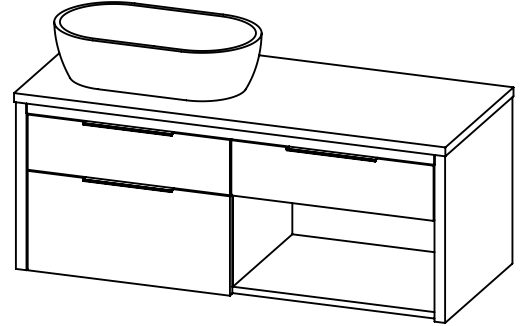

### PRODUCT DESCRIPTION

- COLLINS 48 Single basin vanity with LEFT side vessel sink and counter top
- Wall mount cabinet with BLUM mounting hardware
- Cabinet is available in Matte White, Ash Grey, Natural Walnut, and Natural Elm
- Hardwood plywood construction
- Soft close and full extension drawers
- Aluminum hardware available in matt black, brushed nickel, polished chrome, and brushed gold finish
- Solid Surface counter top [3cm thick] in Matt White or Cement Grey
- Vessel sink in matching Solid Surface material
- Solid Surface material is 38% polyester resin and 60% aluminum hydroxide powder
- Single hole faucet drilling

### ROUGHING-IN DIMENSIONS