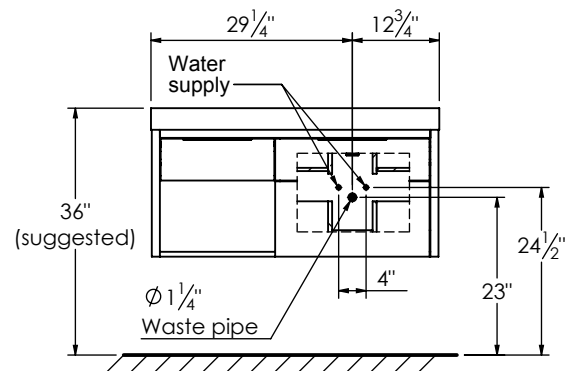

SPEC SHEET

PRODUCT DESCRIPTION

- COLLINS 42 Single basin vanity with RIGHT side Infinity counter top
- Wall mount cabinet with BLUM mounting hardware
- Cabinet is available in Matte White, Ash Grey, Natural Walnut, and Natural Elm
- Hardwood plywood construction
- Soft close and full extension drawers
- Aluminum hardware available in matt black, brushed nickel, polished chrome, and brushed gold finish
- Solid Surface counter top with integrated basin and infinity drains in Matt White
- Drain assembly and 10" drain tail included
- Solid Surface material is 38% polyester resin and 60% aluminum hydroxide powder
- Basin depth is 3 1/2"

ROUGHING-IN DIMENSIONS

TOP VIEW

ROUGH PLUMBING

FRONT VIEW

SIDE VIEW