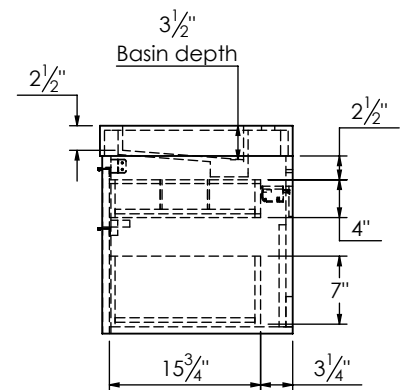

SPEC SHEET

PRODUCT DESCRIPTION

- COLLINS 42 Single basin vanity with RIGHT side Infinity counter top
- Wall mount cabinet with BLUM mounting hardware
- Cabinet is available in Matte White, Ash Grey, Natural Walnut, and Natural Elm
- Hardwood plywood construction
- Soft close and full extension drawers
- Aluminum hardware available in matt black, brushed nickel, polished chrome, and brushed gold finish
- Solid Surface counter top with integrated basin and infinity drains in Matt White
- Drain assembly and 10" drain tail included
- Solid Surface material is 38% polyester resin and 60% aluminum hydroxide powder
- Basin depth is 3 1/2"

ROUGHING-IN DIMENSIONS

TOP VIEW

ROUGH PLUMBING

FRONT VIEW

SIDE VIEW