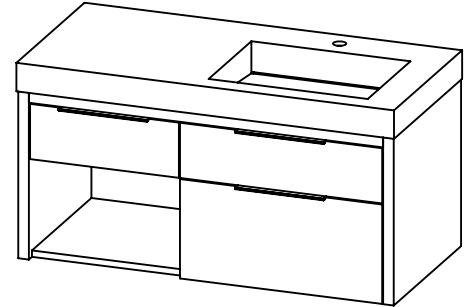

SPEC SHEET

PRODUCT DESCRIPTION

- COLLINS 42 Single basin vanity with RIGHT side Infinity counter top
- Wall mount cabinet with BLUM mounting hardware
- Cabinet is available in Matte White, Ash Grey, Natural Walnut, and Natural Elm
- Hardwood plywood construction
- Soft close and full extension drawers
- Aluminum hardware available in matt black, brushed nickel, polished chrome, and brushed gold finish
- Solid Surface counter top with integrated basin and infinity drains in Matt White
- Drain assembly and 10" drain tail included
- Solid Surface material is 38% polyester resin and 60% aluminum hydroxide powder
- Basin depth is 3 1/2"

ROUGHING-IN DIMENSIONS

TOP VIEW

ROUGH PLUMBING

FRONT VIEW

SIDE VIEW