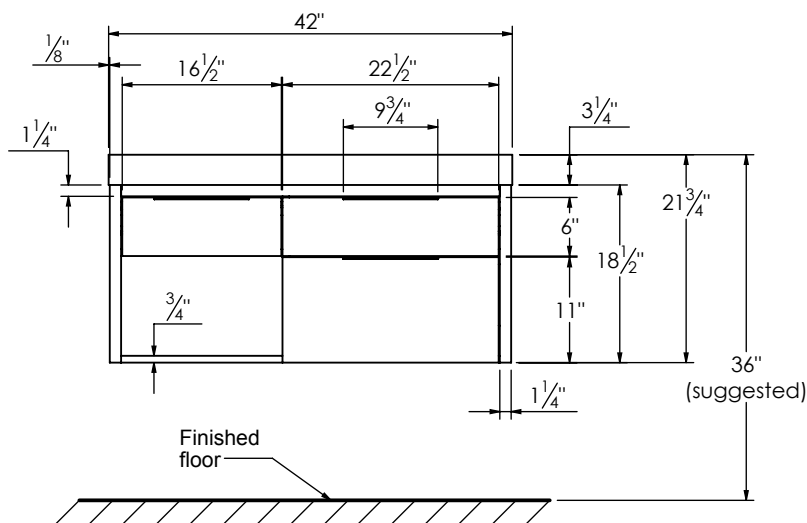

SPEC SHEET

PRODUCT DESCRIPTION

- COLLINS 42 Single basin vanity with RIGHT side Infinity counter top
- Wall mount cabinet with BLUM mounting hardware
- Cabinet is available in Matte White, Ash Grey, Natural Walnut, and Natural Elm
- Hardwood plywood construction
- Soft close and full extension drawers
- Aluminum hardware available in matt black, brushed nickel, polished chrome, and brushed gold finish
- Solid Surface counter top with integrated basin and infinity drains in Matt White
- Drain assembly and 10" drain tail included
- Solid Surface material is 38% polyester resin and 60% aluminum hydroxide powder
- Basin depth is 3 1/2"

ROUGHING-IN DIMENSIONS

TOP VIEW

ROUGH PLUMBING

FRONT VIEW

SIDE VIEW