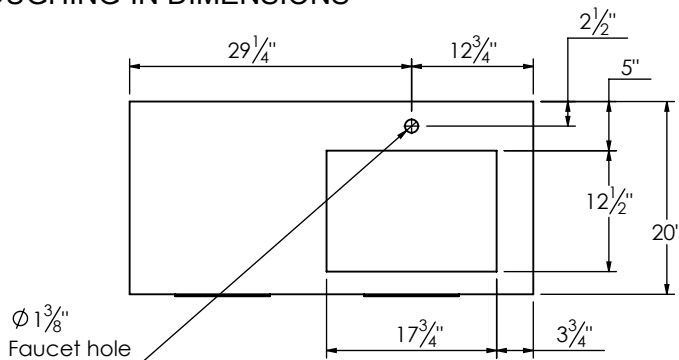

SPEC SHEET

PRODUCT DESCRIPTION

- COLLINS 42 Single basin vanity with RIGHT side Infinity counter top
- Wall mount cabinet with BLUM mounting hardware
- Cabinet is available in Matte White, Ash Grey, Natural Walnut, and Natural Elm
- Hardwood plywood construction
- Soft close and full extension drawers
- Aluminum hardware available in matt black, brushed nickel, polished chrome, and brushed gold finish
- Solid Surface counter top with integrated basin and infinity drains in Matt White
- Drain assembly and 10" drain tail included
- Solid Surface material is 38% polyester resin and 60% aluminum hydroxide powder
- Basin depth is 3 1/2"

ROUGHING-IN DIMENSIONS

TOP VIEW

ROUGH PLUMBING

FRONT VIEW

SIDE VIEW