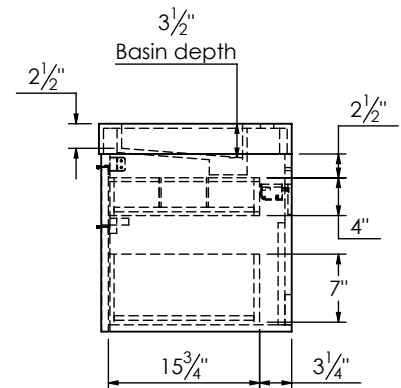

## SPEC SHEET

### PRODUCT DESCRIPTION

- COLLINS 42 Single basin vanity with LEFT side Infinity counter top
- Wall mount cabinet with BLUM mounting hardware
- Cabinet is available in Matte White, Ash Grey, Natural Walnut, and Natural Elm
- Hardwood plywood construction
- Soft close and full extension drawers
- Aluminum hardware available in matt black, brushed nickel, polished chrome, and brushed gold finish
- Solid Surface counter top with integrated basin and infinity drains in Matt White
- Drain assembly and 10" drain tail included
- Solid Surface material is 38% polyester resin and 60% aluminum hydroxide powder
- Basin depth is 3 1/2"

### ROUGHING-IN DIMENSIONS