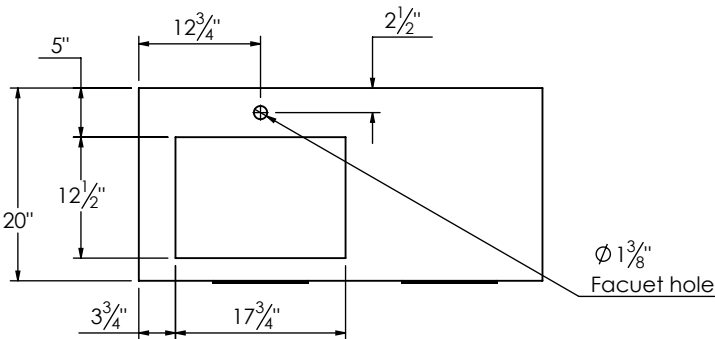

## SPEC SHEET

### PRODUCT DESCRIPTION

- COLLINS 42 Single basin vanity with LEFT side Infinity counter top
- Wall mount cabinet with BLUM mounting hardware
- Cabinet is available in Matte White, Ash Grey, Natural Walnut, and Natural Elm
- Hardwood plywood construction
- Soft close and full extension drawers
- Aluminum hardware available in matt black, brushed nickel, polished chrome, and brushed gold finish
- Solid Surface counter top with integrated basin and infinity drains in Matt White
- Drain assembly and 10" drain tail included
- Solid Surface material is 38% polyester resin and 60% aluminum hydroxide powder
- Basin depth is 3 1/2"

### ROUGHING-IN DIMENSIONS