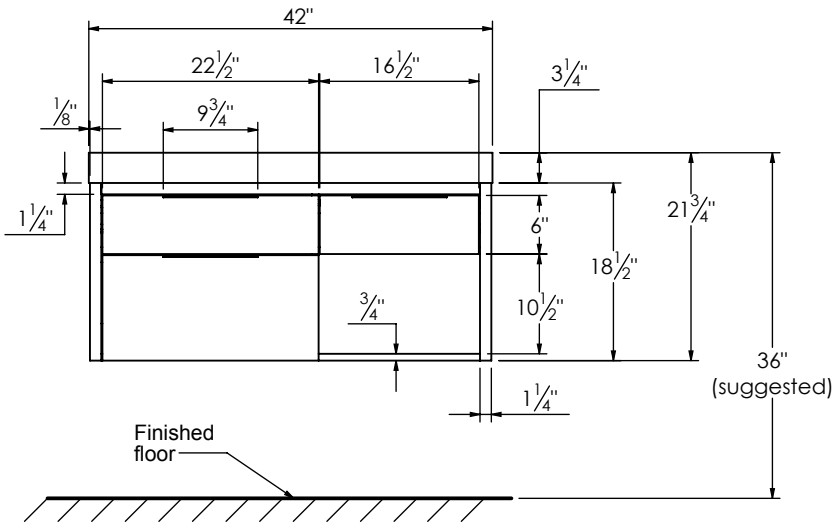

## SPEC SHEET

### PRODUCT DESCRIPTION

- COLLINS 42 Single basin vanity with LEFT side Infinity counter top
- Wall mount cabinet with BLUM mounting hardware
- Cabinet is available in Matte White, Ash Grey, Natural Walnut, and Natural Elm
- Hardwood plywood construction
- Soft close and full extension drawers
- Aluminum hardware available in matt black, brushed nickel, polished chrome, and brushed gold finish
- Solid Surface counter top with integrated basin and infinity drains in Matt White
- Drain assembly and 10" drain tail included
- Solid Surface material is 38% polyester resin and 60% aluminum hydroxide powder
- Basin depth is 3 1/2"

### ROUGHING-IN DIMENSIONS