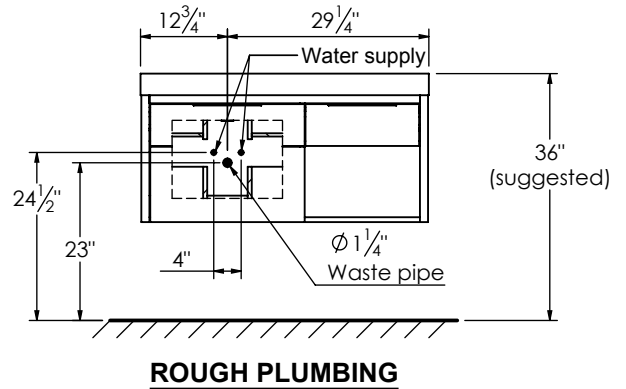

### PRODUCT DESCRIPTION

- COLLINS 42 Single basin vanity with LEFT side Infinity counter top
- Wall mount cabinet with BLUM mounting hardware
- Cabinet is available in Matte White, Ash Grey, Natural Walnut, and Natural Elm
- Hardwood plywood construction
- Soft close and full extension drawers
- Aluminum hardware available in matt black, brushed nickel, polished chrome, and brushed gold finish
- Solid Surface counter top with integrated basin and infinity drains in Matt White
- Drain assembly and 10" drain tail included
- Solid Surface material is 38% polyester resin and 60% aluminum hydroxide powder
- Basin depth is 3 1/2"

### ROUGHING-IN DIMENSIONS