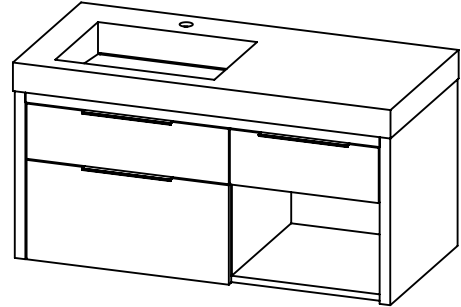

### PRODUCT DESCRIPTION

- COLLINS 42 Single basin vanity with LEFT side Infinity counter top
- Wall mount cabinet with BLUM mounting hardware
- Cabinet is available in Matte White, Ash Grey, Natural Walnut, and Natural Elm
- Hardwood plywood construction
- Soft close and full extension drawers
- Aluminum hardware available in matt black, brushed nickel, polished chrome, and brushed gold finish
- Solid Surface counter top with integrated basin and infinity drains in Matt White
- Drain assembly and 10" drain tail included
- Solid Surface material is 38% polyester resin and 60% aluminum hydroxide powder
- Basin depth is 3 1/2"

### ROUGHING-IN DIMENSIONS