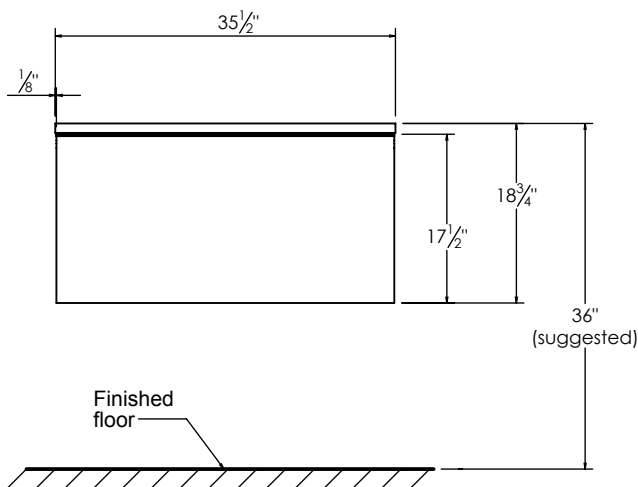

SPEC SHEET

PRODUCT DESCRIPTION

- Vanity BLAKE 36 with Solid Surface counter top
- Cabinet available in Matt White (50) and Smoked Iron (65) finish
- Eco friendly hardwood plywood construction
- Soft close and full extension drawer
- Matte black metal handle in minimalistic style
- Solid Surface counter top with integrated basins in Matt White (with overflow hole)
- Solid Surface material is 38% polyester resin and 40% aluminum hydroxide powder
- Basin depth is 3 1/4"
- Includes mounting screws

ROUGHING-IN DIMENSIONS

TOP VIEW

ROUGH PLUMBING

FRONT VIEW

SIDE VIEW