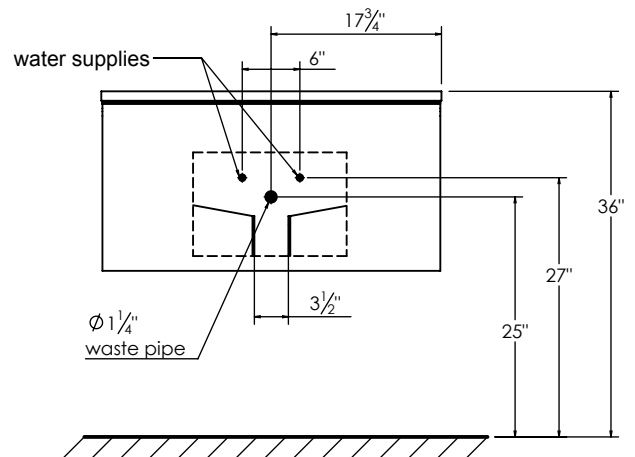

SPEC SHEET

PRODUCT DESCRIPTION

- Vanity BLAKE 36 with Solid Surface counter top
- Cabinet available in Matt White (50) and Smoked Iron (65) finish
- Eco friendly hardwood plywood construction
- Soft close and full extension drawer
- Matte black metal handle in minimalistic style
- Solid Surface counter top with integrated basins in Matt White (with overflow hole)
- Solid Surface material is 38% polyester resin and 40% aluminum hydroxide powder
- Basin depth is 3 1/4"
- Includes mounting screws

ROUGHING-IN DIMENSIONS

TOP VIEW

ROUGH PLUMBING

FRONT VIEW

SIDE VIEW