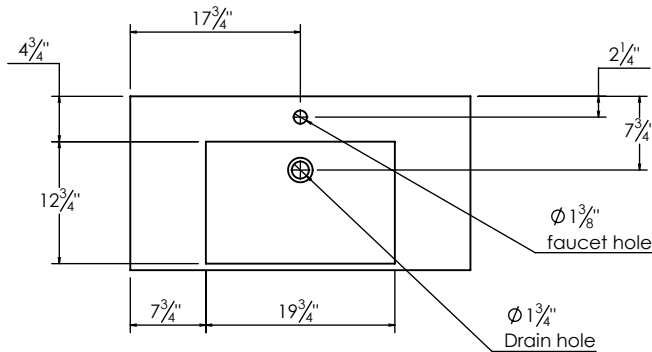

SPEC SHEET

PRODUCT DESCRIPTION

- Vanity BLAKE 36 with Solid Surface counter top
- Cabinet available in Matt White (50) and Smoked Iron (65) finish
- Eco friendly hardwood plywood construction
- Soft close and full extension drawer
- Matte black metal handle in minimalistic style
- Solid Surface counter top with integrated basins in Matt White (with overflow hole)
- Solid Surface material is 38% polyester resin and 40% aluminum hydroxide powder
- Basin depth is 3 1/4"
- Includes mounting screws

ROUGHING-IN DIMENSIONS

TOP VIEW

ROUGH PLUMBING

FRONT VIEW

SIDE VIEW