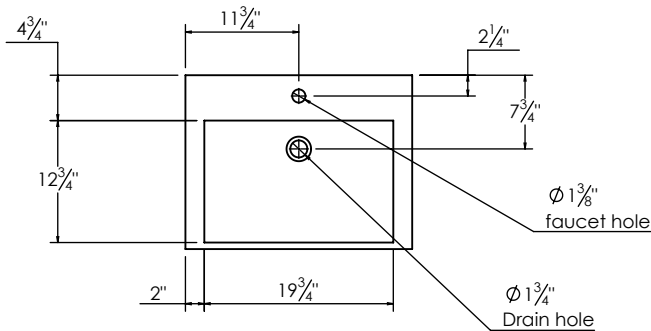

SPEC SHEET

PRODUCT DESCRIPTION

- Vanity BLAKE 24 with Solid Surface counter top
- Cabinet available in Matt White (50) and Smoked Iron (65) finish
- Eco friendly hardwood plywood construction
- Soft close and full extension drawer
- Matte black metal handle in minimalistic style
- Solid Surface counter top with integrated basins in Matt White (with overflow hole)
- Solid Surface material is 38% polyester resin and 40% aluminum hydroxide powder
- Basin depth is 3 1/4"
- Includes mounting screws

ROUGHING-IN DIMENSIONS

TOP VIEW

ROUGH PLUMBING

FRONT VIEW

SIDE VIEW