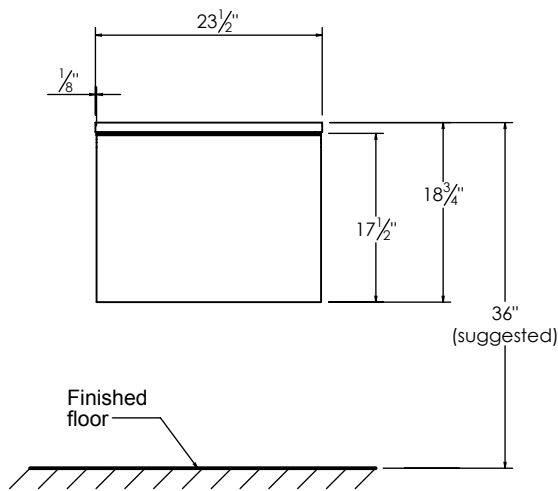

SPEC SHEET

PRODUCT DESCRIPTION

- Vanity BLAKE 24 with Solid Surface counter top
- Cabinet available in Matt White (50) and Smoked Iron (65) finish
- Eco friendly hardwood plywood construction
- Soft close and full extension drawer
- Matte black metal handle in minimalistic style
- Solid Surface counter top with integrated basins in Matt White (with overflow hole)
- Solid Surface material is 38% polyester resin and 40% aluminum hydroxide powder
- Basin depth is 3 1/4"
- Includes mounting screws

ROUGHING-IN DIMENSIONS

TOP VIEW

ROUGH PLUMBING

FRONT VIEW

SIDE VIEW