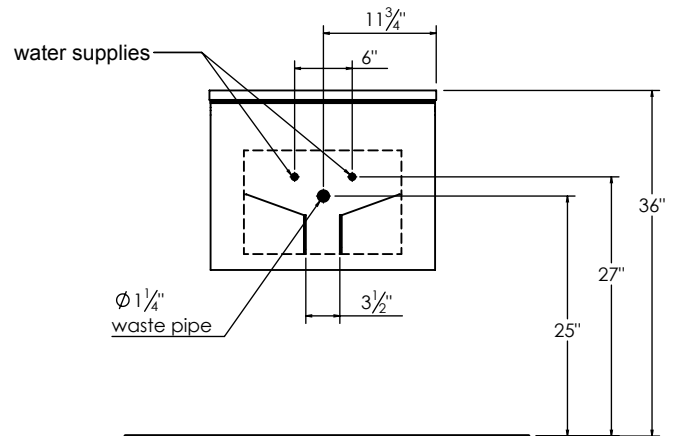

SPEC SHEET

PRODUCT DESCRIPTION

- Vanity BLAKE 24 with Solid Surface counter top
- Cabinet available in Matt White (50) and Smoked Iron (65) finish
- Eco friendly hardwood plywood construction
- Soft close and full extension drawer
- Matte black metal handle in minimalistic style
- Solid Surface counter top with integrated basins in Matt White (with overflow hole)
- Solid Surface material is 38% polyester resin and 40% aluminum hydroxide powder
- Basin depth is 3 1/4"
- Includes mounting screws

ROUGHING-IN DIMENSIONS

TOP VIEW

ROUGH PLUMBING

FRONT VIEW

SIDE VIEW