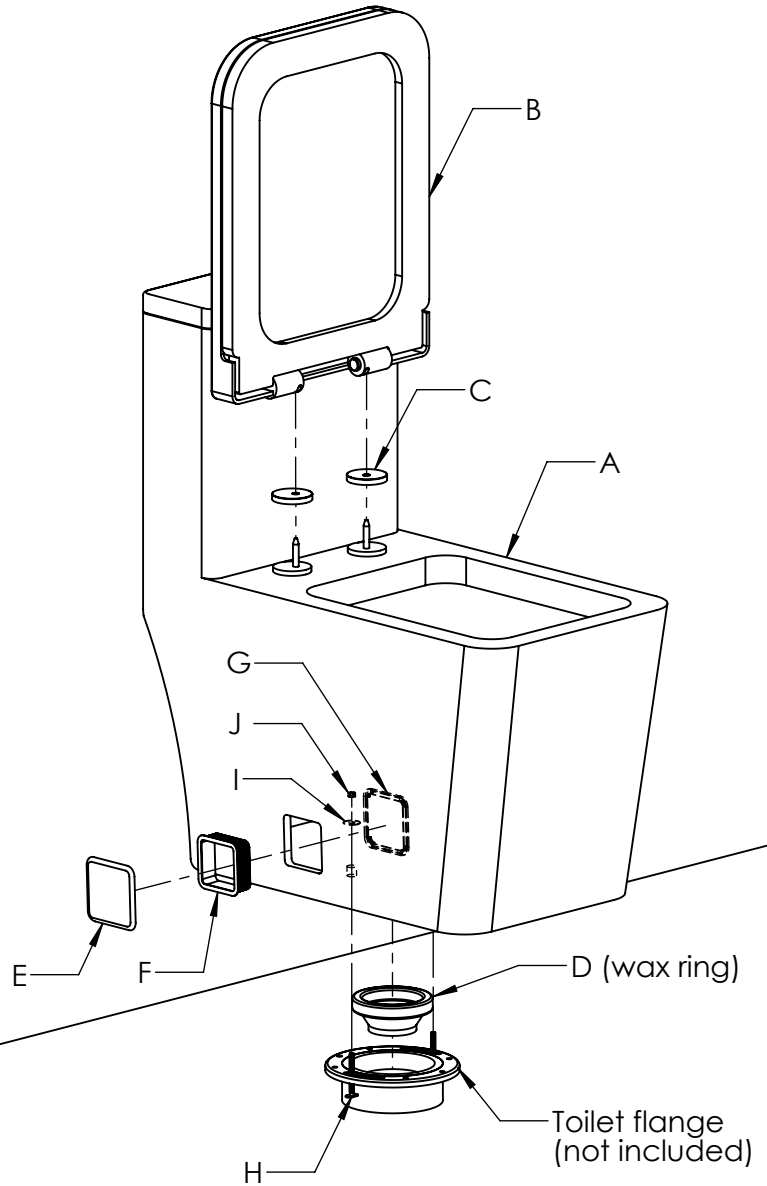

PARTS

A x 1

B x 1

C x 2

D x 1

E x 2

F x 2

G x 2

H x 2

I x 2

J x 2

For 12" rough-in installation only

Install supply hose according to manufacturer's installation instructions (not included).
Fitting: 7/8" BC