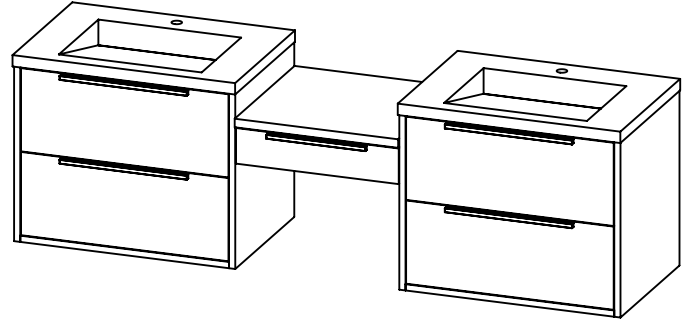

SPEC SHEET

PRODUCT DESCRIPTION

- ALFRED 85 Modular Double Basin with Infinity Solid Surface counter top
- Wall mount cabinet with BLUM mounting hardware
- Cabinet available in American Walnut (55) and Matt White (50) finish
- Solid American walnut wood construction or hardwood plywood construction for matt white finish
- Soft close and full extension drawers
- Solid brass hardware available in matt black, brushed nickel, and polished chrome finish
- Solid Surface counter top with integrated basins and infinity drains in Matt White
- Drain assembly and 10" drain tail included
- Solid Surface material is 38% polyester resin and 40% aluminum hydroxide powder
- Basin depth is 3 1/2"

ROUGHING-IN DIMENSIONS