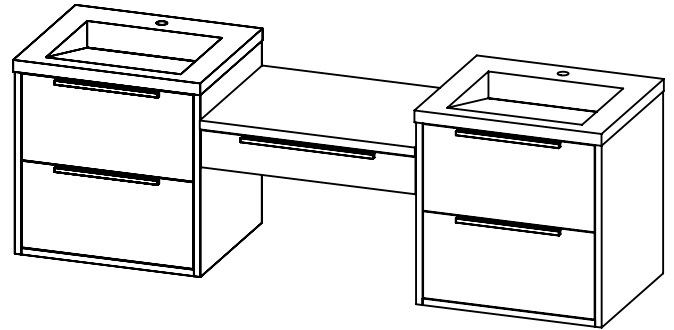

SPEC SHEET

PRODUCT DESCRIPTION

- ALFRED 79 Modular Double Basin with Infinity Solid Surface counter top
- Wall mount cabinet with BLUM mounting hardware
- Cabinet available in American Walnut (55) and Matt White (50) finish
- Solid American walnut wood construction or hardwood plywood construction for matt white finish
- Soft close and full extension drawers
- Solid brass hardware available in matt black, brushed nickel, and polished chrome finish
- Solid Surface counter top with integrated basins and infinity drains in Matt White
- Drain assembly and 10" drain tail included
- Solid Surface material is 38% polyester resin and 40% aluminum hydroxide powder
- Basin depth is 3 1/2"

ROUGHING-IN DIMENSIONS