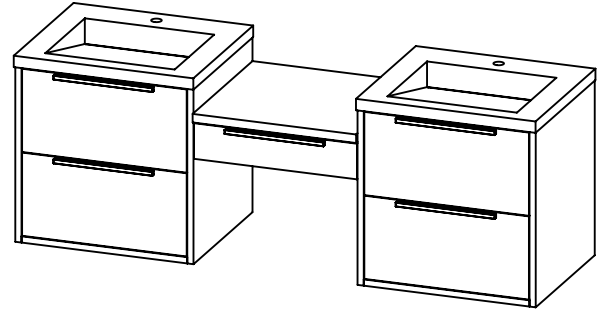

SPEC SHEET

PRODUCT DESCRIPTION

- ALFRED 73 Modular Double Basin with Infinity Solid Surface counter top
- Wall mount cabinet with BLUM mounting hardware
- Cabinet available in American Walnut (55) and Matt White (50) finish
- Solid American walnut wood construction or hardwood plywood construction for matt white finish
- Soft close and full extension drawers
- Solid brass hardware available in matt black, brushed nickel, and polished chrome finish
- Solid Surface counter top with integrated basins and infinity drains in Matt White
- Drain assembly and 10" drain tail included
- Solid Surface material is 38% polyester resin and 40% aluminum hydroxide powder
- Basin depth is 3 1/2"

ROUGHING-IN DIMENSIONS