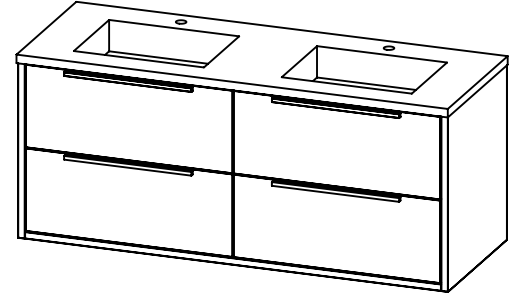

SPEC SHEET

PRODUCT DESCRIPTION

- ALFRED 60 Double Basin with Solid Surface counter top
- Wall mount cabinet with BLUM mounting hardware
- Available in American Walnut (55) and Matt White (50) finish
- Solid American walnut wood construction or hardwood plywood construction for matt white finish
- Soft close and full extension drawers
- Solid brass hardware available in matt black, brushed nickel, and polished chrome finish
- Solid Surface counter top with integrated basins in Matt White (with overflow system)
- Solid Surface material is 38% polyester resin and 40% aluminum hydroxide powder
- Basin depth is 4 1/2"

ROUGHING-IN DIMENSIONS