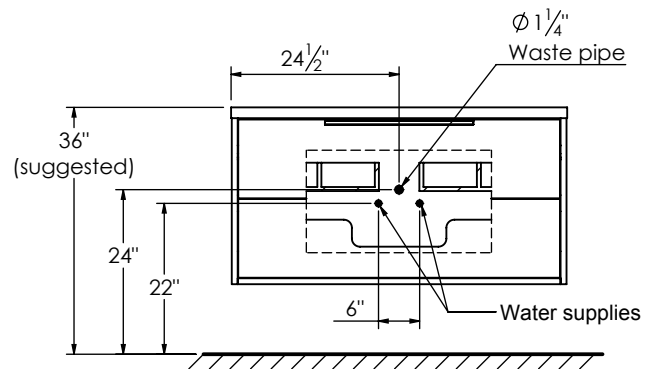

### PRODUCT DESCRIPTION

- ALFRED 49 vanity with Infinity Solid Surface counter top
- Wall mount cabinet with BLUM mounting hardware
- Cabinet available in American Walnut (55) and Matt White (50) finish
- Solid American walnut wood construction or hardwood plywood construction for matt white finish
- Soft close and full extension drawers
- Solid brass hardware available in matt black, brushed nickel, and polished chrome finish
- Solid Surface counter top with integrated basin and infinity drains in matte white
- Drain assembly and 10" drain tail included
- Solid Surface material is 38% polyester resin and 40% aluminum hydroxide powder
- Basin depth is 3 1/2"

### ROUGHING-IN DIMENSIONS

**TOP VIEW**

**ROUGH PLUMBING**

**FRONT VIEW**

**SIDE VIEW**