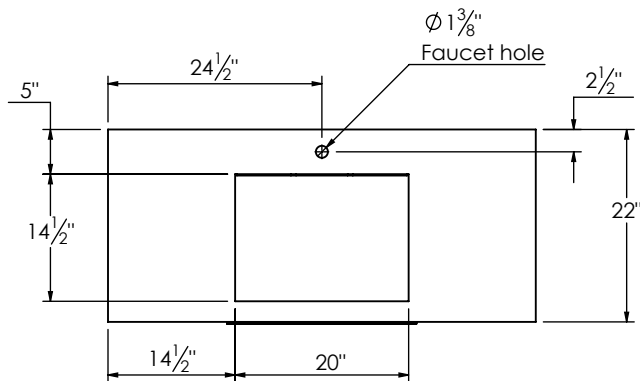

## SPEC SHEET

### PRODUCT DESCRIPTION

- ALFRED 49 vanity with Infinity Solid Surface counter top
- Wall mount cabinet with BLUM mounting hardware
- Cabinet available in American Walnut (55) and Matt White (50) finish
- Solid American walnut wood construction or hardwood plywood construction for matt white finish
- Soft close and full extension drawers
- Solid brass hardware available in matt black, brushed nickel, and polished chrome finish
- Solid Surface counter top with integrated basin and infinity drains in matte white
- Drain assembly and 10" drain tail included
- Solid Surface material is 38% polyester resin and 40% aluminum hydroxide powder
- Basin depth is 3 1/2"

### ROUGHING-IN DIMENSIONS

**TOP VIEW**

**ROUGH PLUMBING**

**FRONT VIEW**

**SIDE VIEW**