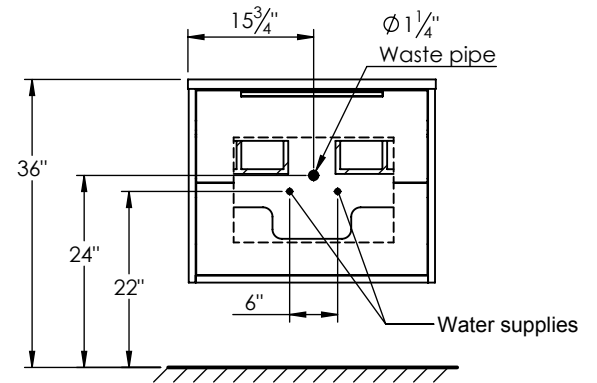

SPEC SHEET

PRODUCT DESCRIPTION

- Vanity ALFRED 31 with Solid Surface counter top
- Wall mount cabinet with BLUM mounting hardware
- Cabinet available in American Walnut (55) and Matt White (50) finish
- Solid American walnut wood construction or hardwood plywood construction for matt white finish
- Soft close and full extension drawers
- Solid brass hardware available in matt black, brushed nickel, and polished chrome finish
- Solid Surface counter top with integrated basins in Matt White (with overflow system)
- Solid Surface material is 38% polyester resin and 40% aluminum hydroxide powder
- Basin depth is 4 1/2"

ROUGHING-IN DIMENSIONS

TOP VIEW

ROUGH PLUMBING

FRONT VIEW

SIDE VIEW