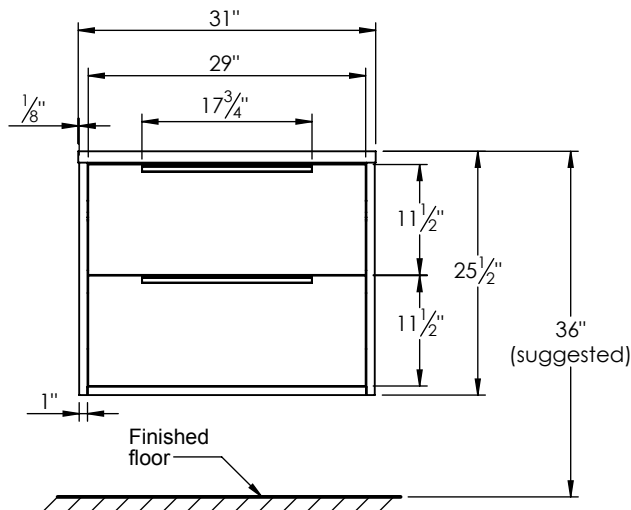

SPEC SHEET

PRODUCT DESCRIPTION

- Vanity ALFRED 31 with Solid Surface counter top
- Wall mount cabinet with BLUM mounting hardware
- Cabinet available in American Walnut (55) and Matt White (50) finish
- Solid American walnut wood construction or hardwood plywood construction for matt white finish
- Soft close and full extension drawers
- Solid brass hardware available in matt black, brushed nickel, and polished chrome finish
- Solid Surface counter top with integrated basins in Matt White (with overflow system)
- Solid Surface material is 38% polyester resin and 40% aluminum hydroxide powder
- Basin depth is 4 1/2"

ROUGHING-IN DIMENSIONS

TOP VIEW

ROUGH PLUMBING

FRONT VIEW

SIDE VIEW