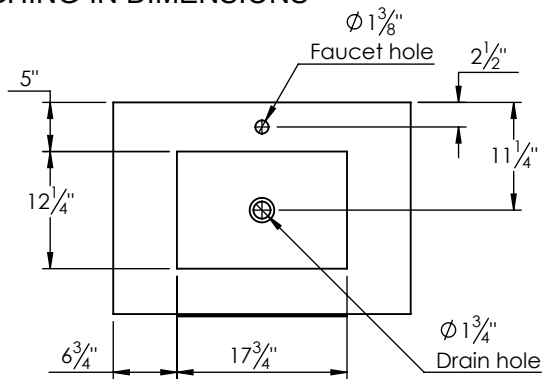

SPEC SHEET

PRODUCT DESCRIPTION

- Vanity ALFRED 31 with Solid Surface counter top
- Wall mount cabinet with BLUM mounting hardware
- Cabinet available in American Walnut (55) and Matt White (50) finish
- Solid American walnut wood construction or hardwood plywood construction for matt white finish
- Soft close and full extension drawers
- Solid brass hardware available in matt black, brushed nickel, and polished chrome finish
- Solid Surface counter top with integrated basins in Matt White (with overflow system)
- Solid Surface material is 38% polyester resin and 40% aluminum hydroxide powder
- Basin depth is 4 1/2"

ROUGHING-IN DIMENSIONS

TOP VIEW

ROUGH PLUMBING

FRONT VIEW

SIDE VIEW