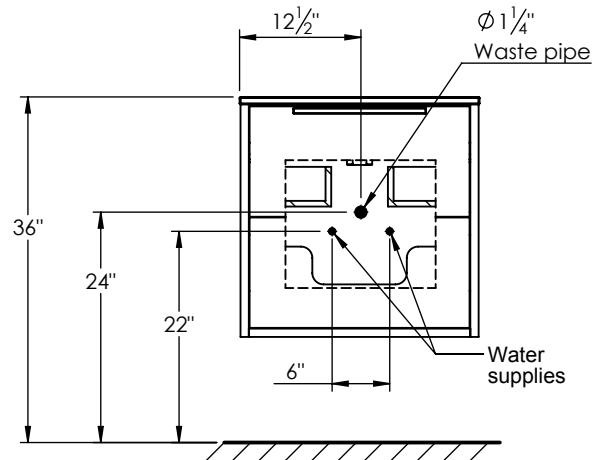

SPEC SHEET

PRODUCT DESCRIPTION

- Vanity ALFRED 25 with Quartz stone counter top
- Wall mount cabinet with BLUM mounting hardware
- Cabinet available in American Walnut (55) and Matt White (50) finish
- Solid American walnut wood construction or hardwood plywood construction for matt white finish
- Soft close and full extension drawers
- Solid brass hardware available in matt black, brushed nickel, and polished chrome finish
- Quartz stone counter top available in white, calacatta, and concrete gray
- Back and side splash are optional
- Lotus undermount porcelain basin with square shape in white (with overflow hole)
- Basin depth is 5" (including top thickness)

ROUGHING-IN DIMENSIONS

TOP VIEW

ROUGH PLUMBING

FRONT VIEW

SIDE VIEW