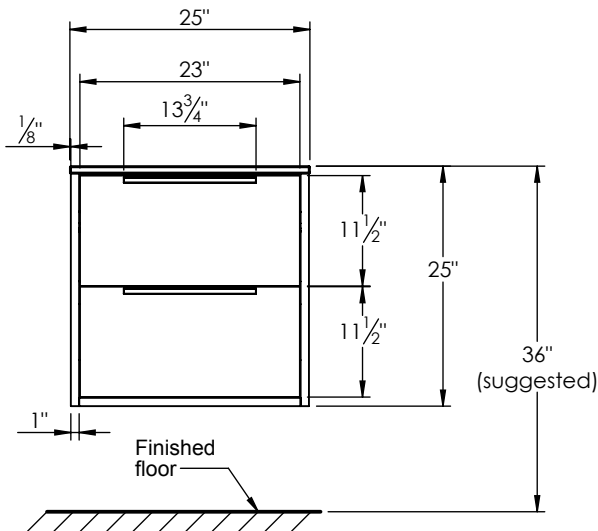

SPEC SHEET

PRODUCT DESCRIPTION

- Vanity ALFRED 25 with Quartz stone counter top
- Wall mount cabinet with BLUM mounting hardware
- Cabinet available in American Walnut (55) and Matt White (50) finish
- Solid American walnut wood construction or hardwood plywood construction for matt white finish
- Soft close and full extension drawers
- Solid brass hardware available in matt black, brushed nickel, and polished chrome finish
- Quartz stone counter top available in white, calacatta, and concrete gray
- Back and side splash are optional
- Lotus undermount porcelain basin with square shape in white (with overflow hole)
- Basin depth is 5" (including top thickness)

ROUGHING-IN DIMENSIONS

TOP VIEW

ROUGH PLUMBING

FRONT VIEW

SIDE VIEW