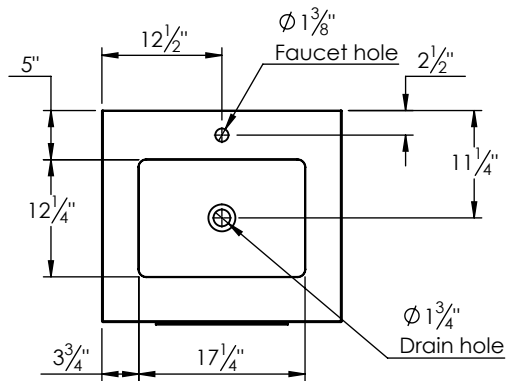

SPEC SHEET

PRODUCT DESCRIPTION

- Vanity ALFRED 25 with Quartz stone counter top
- Wall mount cabinet with BLUM mounting hardware
- Cabinet available in American Walnut (55) and Matt White (50) finish
- Solid American walnut wood construction or hardwood plywood construction for matt white finish
- Soft close and full extension drawers
- Solid brass hardware available in matt black, brushed nickel, and polished chrome finish
- Quartz stone counter top available in white, calacatta, and concrete gray
- Back and side splash are optional
- Lotus undermount porcelain basin with square shape in white (with overflow hole)
- Basin depth is 5" (including top thickness)

ROUGHING-IN DIMENSIONS

TOP VIEW

ROUGH PLUMBING

FRONT VIEW

SIDE VIEW