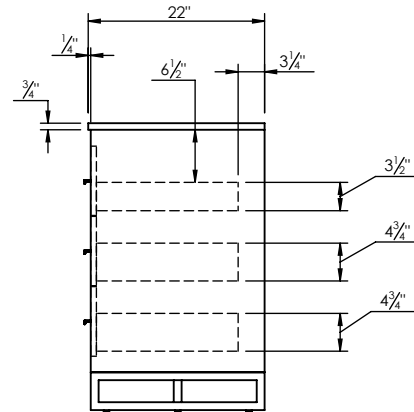

SPEC SHEET

PRODUCT DESCRIPTION

- ADRIAN 72 Double Basin with quartz stone top and basins
- Includes metal trim, handles, and leg assembly
- Cabinet available in matte white/chrome, matte white/black, rock gray/chrome, natural wlnut/black, and navy blue/brushed gold
- Plywood and solid wood construction
- Soft close and full extension drawers
- Wood and glass dividers included for top drawers
- Quartz stone counter top available in white, calacatta, and concrete gray
- Back and side splash are optional
- Lotus undermount porcelain basins with square shape in white (with overflow hole)
- Basin depth is 5" (including top thickness)

ROUGHING-IN DIMENSIONS

ROUGH PLUMBING