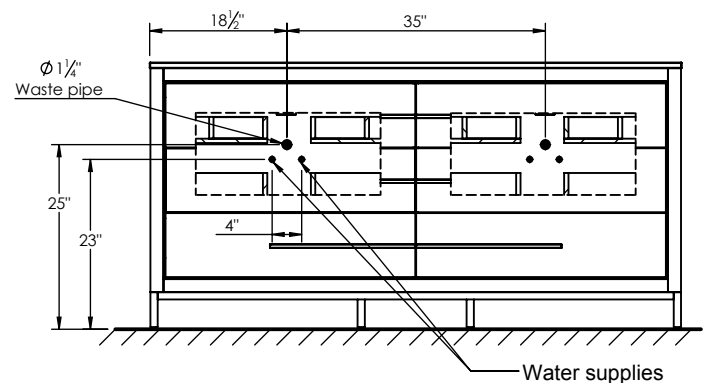

SPEC SHEET

PRODUCT DESCRIPTION

- ADRIAN 72 Double Basin with quartz stone top and basins
- Includes metal trim, handles, and leg assembly
- Cabinet available in matte white/chrome, matte white/black, rock gray/chrome, natural wlnut/black, and navy blue/brushed gold
- Plywood and solid wood construction
- Soft close and full extension drawers
- Wood and glass dividers included for top drawers
- Quartz stone counter top available in white, calacatta, and concrete gray
- Back and side splash are optional
- Lotus undermount porcelain basins with square shape in white (with overflow hole)
- Basin depth is 5" (including top thickness)

ROUGHING-IN DIMENSIONS

ROUGH PLUMBING