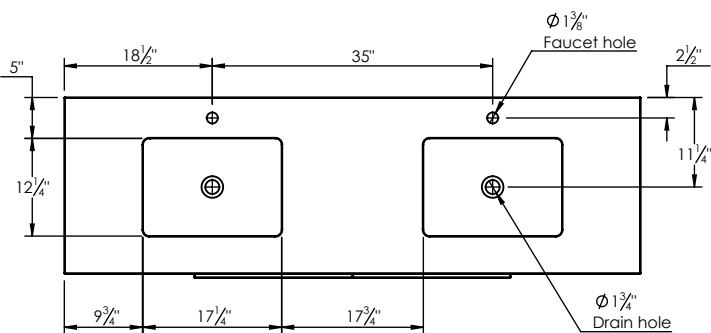

SPEC SHEET

PRODUCT DESCRIPTION

- ADRIAN 72 Double Basin with quartz stone top and basins
- Includes metal trim, handles, and leg assembly
- Cabinet available in matte white/chrome, matte white/black, rock gray/chrome, natural wlnut/black, and navy blue/brushed gold
- Plywood and solid wood construction
- Soft close and full extension drawers
- Wood and glass dividers included for top drawers
- Quartz stone counter top available in white, calacatta, and concrete gray
- Back and side splash are optional
- Lotus undermount porcelain basins with square shape in white (with overflow hole)
- Basin depth is 5" (including top thickness)

ROUGHING-IN DIMENSIONS

ROUGH PLUMBING