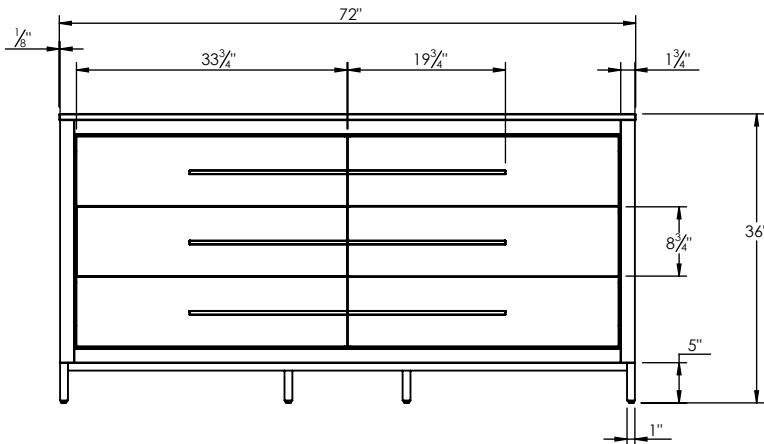

SPEC SHEET

PRODUCT DESCRIPTION

- ADRIAN 72 Double Basin with quartz stone top and basins
- Includes metal trim, handles, and leg assembly
- Cabinet available in matte white/chrome, matte white/black, rock gray/chrome, natural wlnut/black, and navy blue/brushed gold
- Plywood and solid wood construction
- Soft close and full extension drawers
- Wood and glass dividers included for top drawers
- Quartz stone counter top available in white, calacatta, and concrete gray
- Back and side splash are optional
- Lotus undermount porcelain basins with square shape in white (with overflow hole)
- Basin depth is 5" (including top thickness)

ROUGHING-IN DIMENSIONS

ROUGH PLUMBING