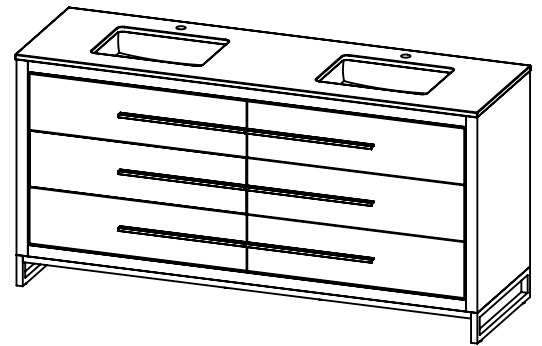

SPEC SHEET

PRODUCT DESCRIPTION

- ADRIAN 72 Double Basin with quartz stone top and basins
- Includes metal trim, handles, and leg assembly
- Cabinet available in matte white/chrome, matte white/black, rock gray/chrome, natural wlnut/black, and navy blue/brushed gold
- Plywood and solid wood construction
- Soft close and full extension drawers
- Wood and glass dividers included for top drawers
- Quartz stone counter top available in white, calacatta, and concrete gray
- Back and side splash are optional
- Lotus undermount porcelain basins with square shape in white (with overflow hole)
- Basin depth is 5" (including top thickness)

ROUGHING-IN DIMENSIONS

ROUGH PLUMBING