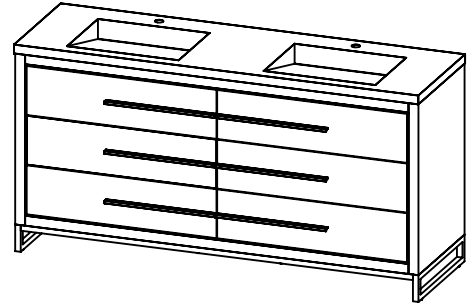

## SPEC SHEET

### PRODUCT DESCRIPTION

- ADRIAN 72 Double Basin with Infinity Solid Surface counter top
- Includes metal trim, handles, and leg assembly
- Cabinet available in matte white/chrome, matte white/black, rock gray/chrome, and navy blue/brushed gold
- Plywood and solid wood construction
- Soft close and full extension drawers
- Wood and glass dividers included for top drawers
- Solid Surface counter top with integrated basins and infinity drains in Matt White
- Drain assembly and 10" drain tail included
- Solid Surface material is 38% polyester resin and 60% aluminum hydroxide powder
- Basin depth is 3 1/2"