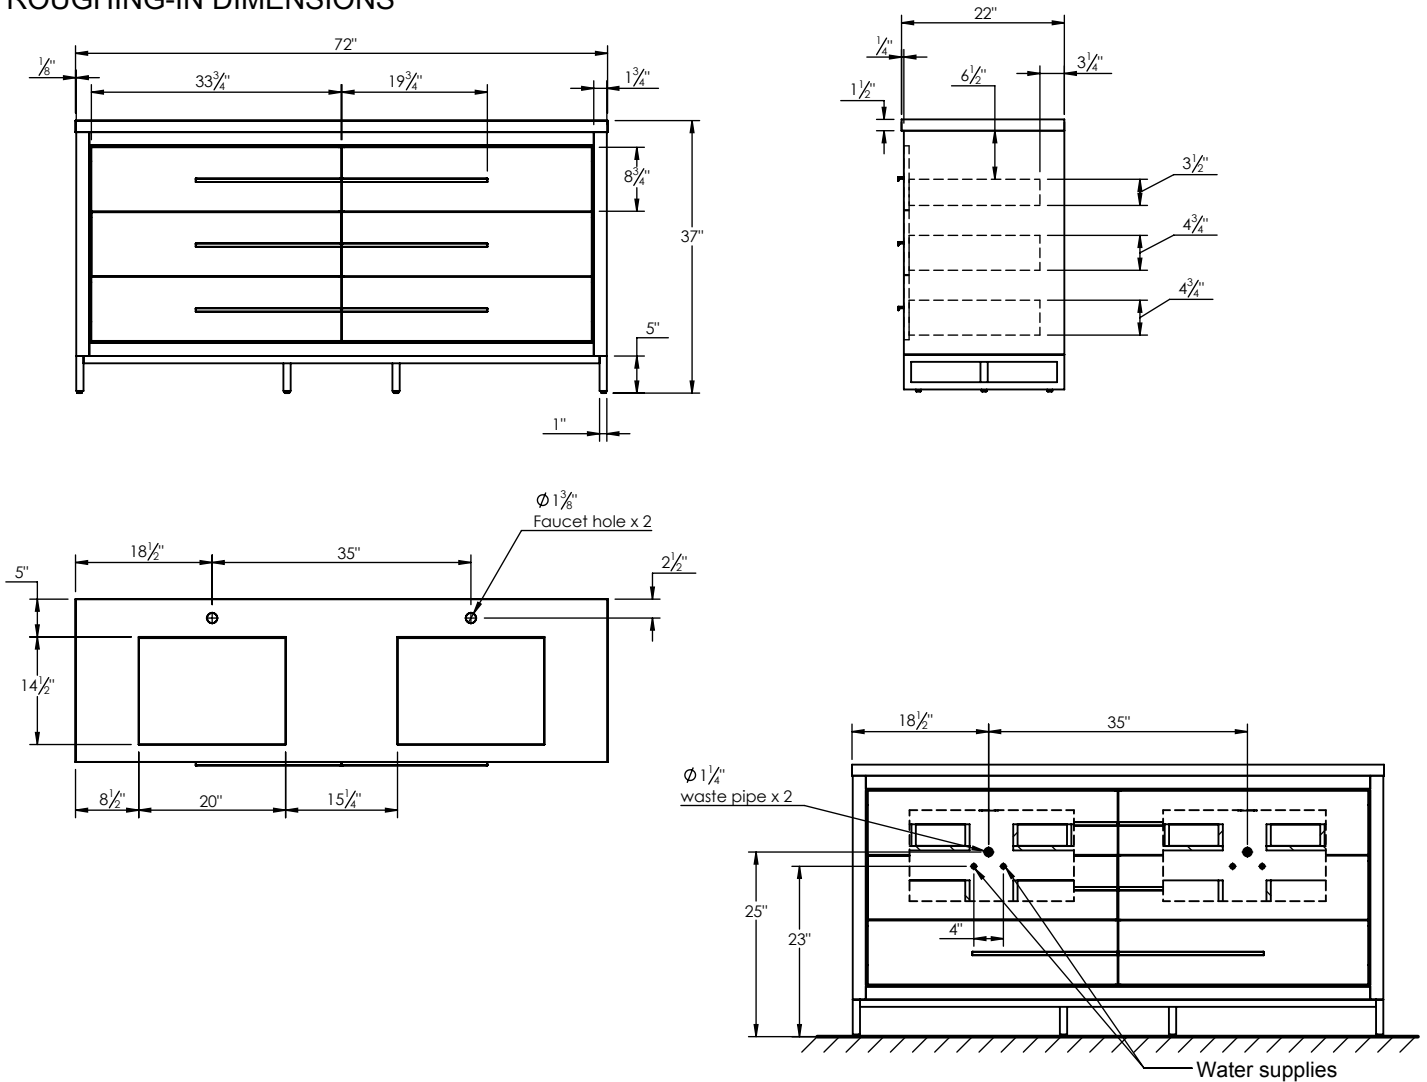

## SPEC SHEET

### PRODUCT DESCRIPTION

- ADRIAN 72 Double Basin with Infinity Solid Surface counter top
- Includes metal trim, handles, and leg assembly
- Cabinet available in matte white/chrome, matte white/black, rock gray/chrome, and navy blue/brushed gold
- Plywood and solid wood construction
- Soft close and full extension drawers
- Wood and glass dividers included for top drawers
- Solid Surface counter top with integrated basins and infinity drains in Matt White
- Drain assembly and 10" drain tail included
- Solid Surface material is 38% polyester resin and 60% aluminum hydroxide powder
- Basin depth is 3 1/2"

### ROUGHING-IN DIMENSIONS