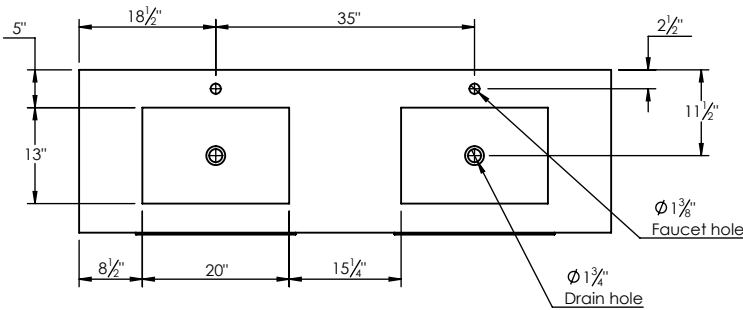

SPEC SHEET

PRODUCT DESCRIPTION

- ADRIAN 72 Double Basin with Solid Surface counter top
- Includes metal trim, handles, and leg assembly
- Cabinet available in matte white/chrome, matte white/black, rock gray/chrome, and navy blue/brushed gold
- Plywood and solid wood construction
- Soft close and full extension drawers
- Wood and glass dividers included for top drawers
- Solid Surface counter top with integrated basins in Matt White (with overflow system)
- Solid Surface material is 38% polyester resin and 40% aluminum hydroxide powder
- Basin depth is 4 1/2"

ROUGHING-IN DIMENSIONS

ROUGH PLUMBING