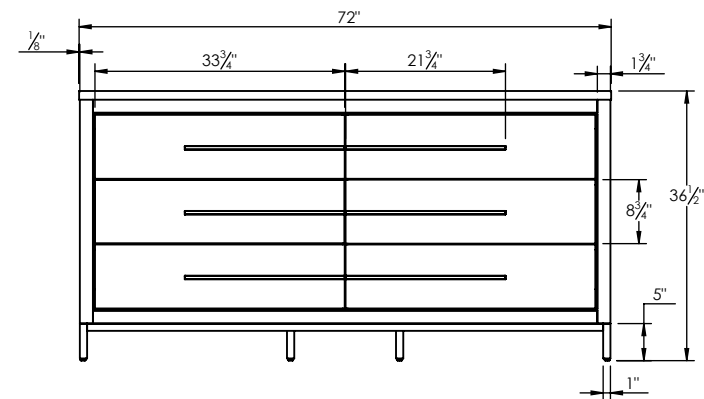

SPEC SHEET

PRODUCT DESCRIPTION

- ADRIAN 72 Double Basin with Solid Surface counter top
- Includes metal trim, handles, and leg assembly
- Cabinet available in matte white/chrome, matte white/black, rock gray/chrome, and navy blue/brushed gold
- Plywood and solid wood construction
- Soft close and full extension drawers
- Wood and glass dividers included for top drawers
- Solid Surface counter top with integrated basins in Matt White (with overflow system)
- Solid Surface material is 38% polyester resin and 40% aluminum hydroxide powder
- Basin depth is 4 1/2"

ROUGHING-IN DIMENSIONS

ROUGH PLUMBING