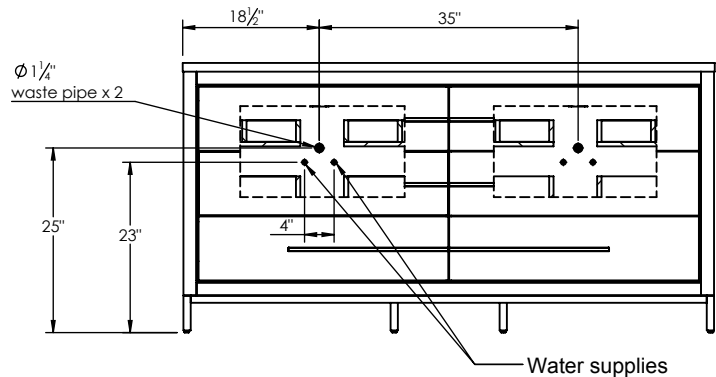

SPEC SHEET

PRODUCT DESCRIPTION

- ADRIAN 72 Double Basin with Solid Surface counter top
- Includes metal trim, handles, and leg assembly
- Cabinet available in matte white/chrome, matte white/black, rock gray/chrome, and navy blue/brushed gold
- Plywood and solid wood construction
- Soft close and full extension drawers
- Wood and glass dividers included for top drawers
- Solid Surface counter top with integrated basins in Matt White (with overflow system)
- Solid Surface material is 38% polyester resin and 40% aluminum hydroxide powder
- Basin depth is 4 1/2"

ROUGHING-IN DIMENSIONS

ROUGH PLUMBING