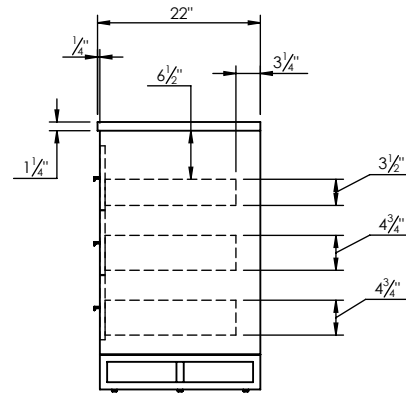

SPEC SHEET

PRODUCT DESCRIPTION

- ADRIAN 72 Double Basin with Solid Surface counter top
- Includes metal trim, handles, and leg assembly
- Cabinet available in matte white/chrome, matte white/black, rock gray/chrome, and navy blue/brushed gold
- Plywood and solid wood construction
- Soft close and full extension drawers
- Wood and glass dividers included for top drawers
- Solid Surface counter top with integrated basins in Matt White (with overflow system)
- Solid Surface material is 38% polyester resin and 40% aluminum hydroxide powder
- Basin depth is 4 1/2"

ROUGHING-IN DIMENSIONS

ROUGH PLUMBING