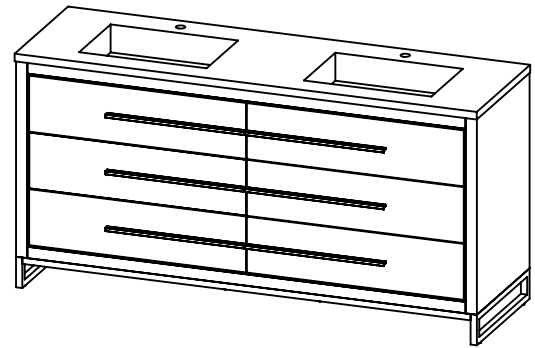

SPEC SHEET

PRODUCT DESCRIPTION

- ADRIAN 72 Double Basin with Solid Surface counter top
- Includes metal trim, handles, and leg assembly
- Cabinet available in matte white/chrome, matte white/black, rock gray/chrome, and navy blue/brushed gold
- Plywood and solid wood construction
- Soft close and full extension drawers
- Wood and glass dividers included for top drawers
- Solid Surface counter top with integrated basins in Matt White (with overflow system)
- Solid Surface material is 38% polyester resin and 40% aluminum hydroxide powder
- Basin depth is 4 1/2"

ROUGHING-IN DIMENSIONS

ROUGH PLUMBING