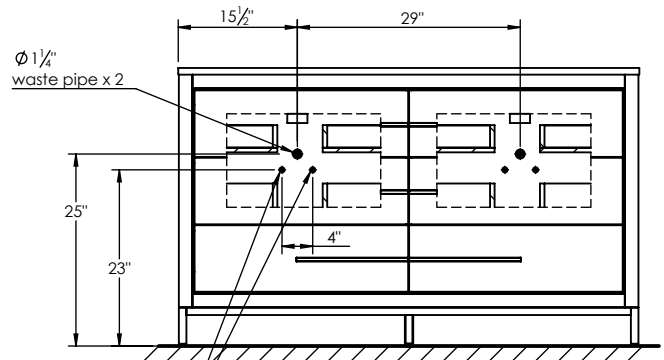

SPEC SHEET

PRODUCT DESCRIPTION

- ADRIAN 60 Double Basin with Solid Surface counter top
- Includes metal trim, handles, and leg assembly
- Cabinet available in matte white/chrome, matte white/black, rock gray/chrome, and navy blue/brushed gold
- Plywood and solid wood construction
- Soft close and full extension drawers
- Wood and glass dividers included for top drawers
- Solid Surface counter top with integrated basins in Matt White (with overflow system)
- Solid Surface material is 38% polyester resin and 60% aluminum hydroxide powder
- Basin depth is 4 1/2"

ROUGHING-IN DIMENSIONS

Water supplies x 4 **ROUGH PLUMBING**