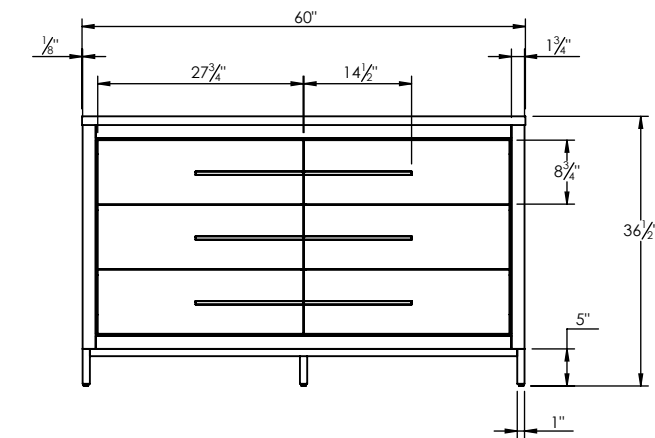

SPEC SHEET

PRODUCT DESCRIPTION

- ADRIAN 60 Double Basin with Solid Surface counter top
- Includes metal trim, handles, and leg assembly
- Cabinet available in matte white/chrome, matte white/black, rock gray/chrome, and navy blue/brushed gold
- Plywood and solid wood construction
- Soft close and full extension drawers
- Wood and glass dividers included for top drawers
- Solid Surface counter top with integrated basins in Matt White (with overflow system)
- Solid Surface material is 38% polyester resin and 60% aluminum hydroxide powder
- Basin depth is 4 1/2"

ROUGHING-IN DIMENSIONS

Water supplies x 4 **ROUGH PLUMBING**