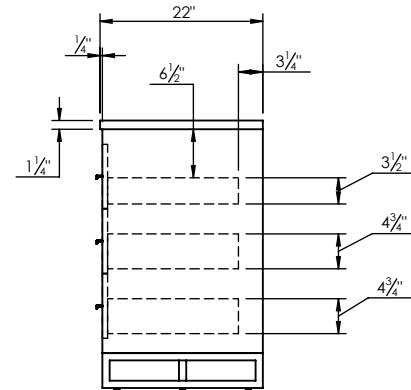

SPEC SHEET

PRODUCT DESCRIPTION

- ADRIAN 60 Double Basin with Solid Surface counter top
- Includes metal trim, handles, and leg assembly
- Cabinet available in matte white/chrome, matte white/black, rock gray/chrome, and navy blue/brushed gold
- Plywood and solid wood construction
- Soft close and full extension drawers
- Wood and glass dividers included for top drawers
- Solid Surface counter top with integrated basins in Matt White (with overflow system)
- Solid Surface material is 38% polyester resin and 60% aluminum hydroxide powder
- Basin depth is 4 1/2"

ROUGHING-IN DIMENSIONS

Water supplies x 4 **ROUGH PLUMBING**