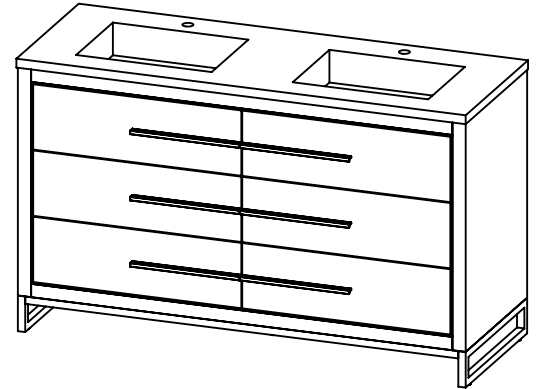

SPEC SHEET

PRODUCT DESCRIPTION

- ADRIAN 60 Double Basin with Solid Surface counter top
- Includes metal trim, handles, and leg assembly
- Cabinet available in matte white/chrome, matte white/black, rock gray/chrome, and navy blue/brushed gold
- Plywood and solid wood construction
- Soft close and full extension drawers
- Wood and glass dividers included for top drawers
- Solid Surface counter top with integrated basins in Matt White (with overflow system)
- Solid Surface material is 38% polyester resin and 60% aluminum hydroxide powder
- Basin depth is 4 1/2"

ROUGHING-IN DIMENSIONS

Water supplies x 4 **ROUGH PLUMBING**