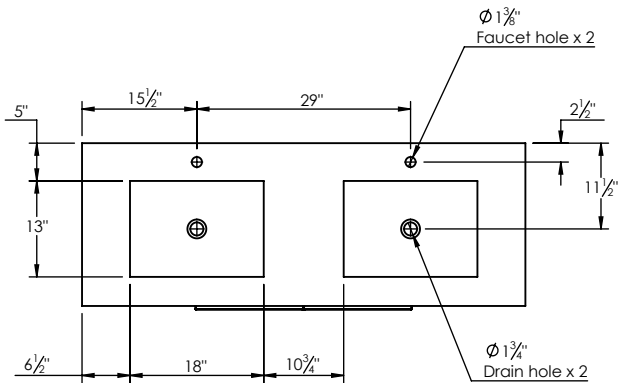

SPEC SHEET

PRODUCT DESCRIPTION

- ADRIAN 60 Double Basin with Solid Surface counter top
- Includes metal trim, handles, and leg assembly
- Cabinet available in matte white/chrome, matte white/black, rock gray/chrome, and navy blue/brushed gold
- Plywood and solid wood construction
- Soft close and full extension drawers
- Wood and glass dividers included for top drawers
- Solid Surface counter top with integrated basins in Matt White (with overflow system)
- Solid Surface material is 38% polyester resin and 60% aluminum hydroxide powder
- Basin depth is 4 1/2"

ROUGHING-IN DIMENSIONS

Water supplies x 4 **ROUGH PLUMBING**