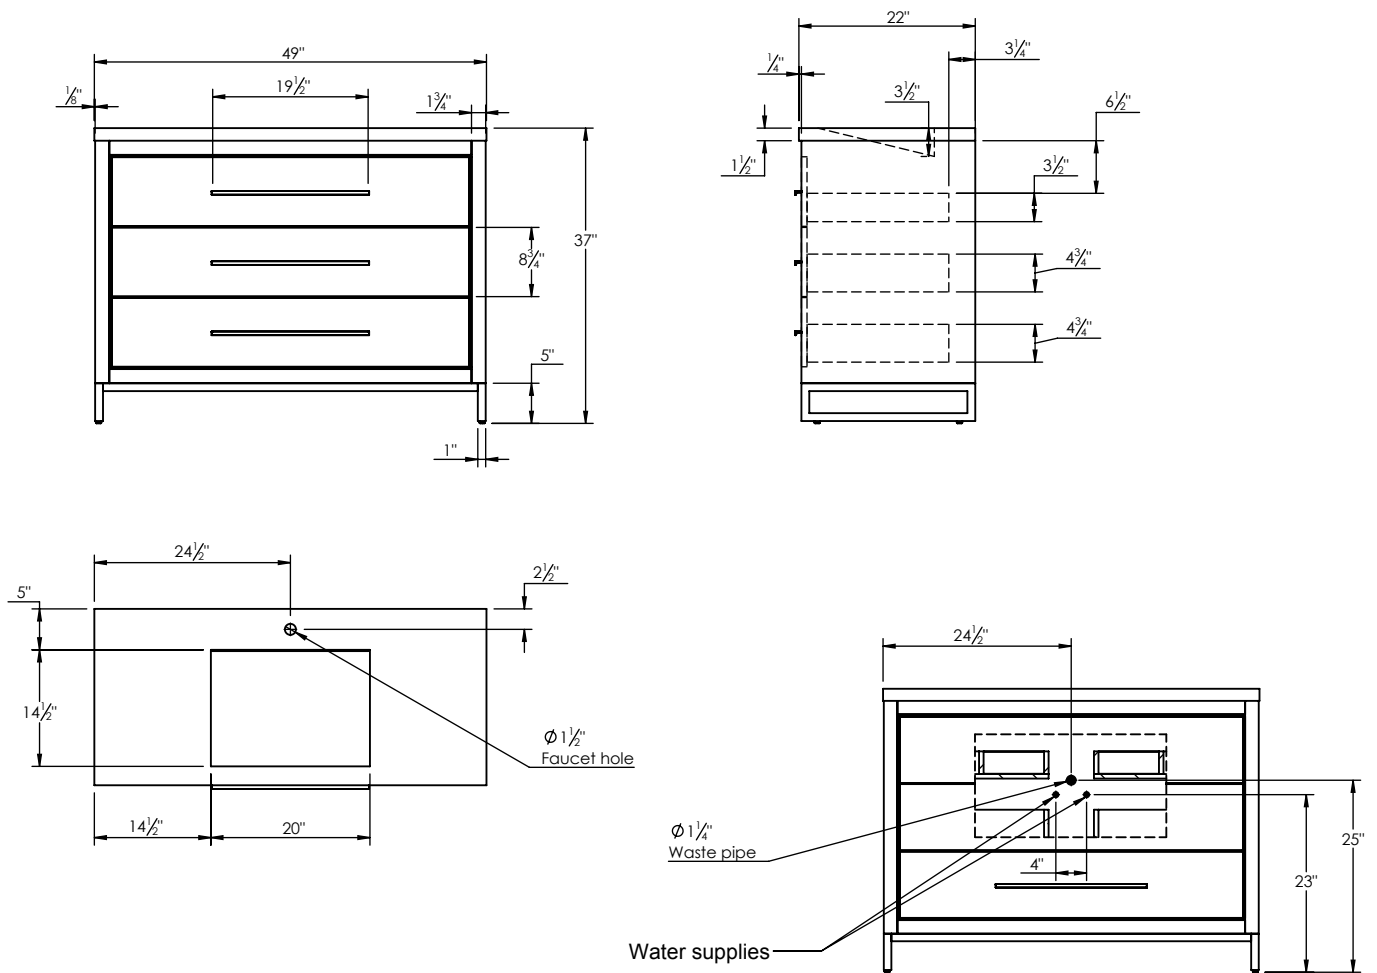

SPEC SHEET

PRODUCT DESCRIPTION

- ADRIAN 49 cabinet with Solid Surface Infinity counter top
- Includes metal trim, handles, and leg assembly
- Cabinet available in matte white/chrome, matte white/black, rock gray/chrome, and navy blue/brushed gold
- Plywood and solid wood construction
- Soft close and full extension drawers
- Wood and glass dividers included for top drawer
- Solid Surface counter top with integrated basin and infinity drain in Matt White
- Solid Surface material is 38% polyester resin and 40% aluminum hydroxide powder
- Drain assembly and 10" drain tail included
- Basin depth is 3 1/2"

ROUGHING-IN DIMENSIONS

ROUGH PLUMBING