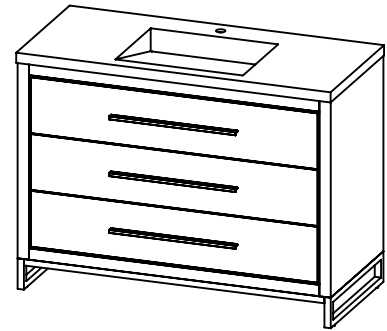

SPEC SHEET

PRODUCT DESCRIPTION

- ADRIAN 49 cabinet with Solid Surface Infinity counter top
- Includes metal trim, handles, and leg assembly
- Cabinet available in matte white/chrome, matte white/black, rock gray/chrome, and navy blue/brushed gold
- Plywood and solid wood construction
- Soft close and full extension drawers
- Wood and glass dividers included for top drawer
- Solid Surface counter top with integrated basin and infinity drain in Matt White
- Solid Surface material is 38% polyester resin and 40% aluminum hydroxide powder
- Drain assembly and 10" drain tail included
- Basin depth is 3 1/2"

ROUGHING-IN DIMENSIONS

ROUGH PLUMBING