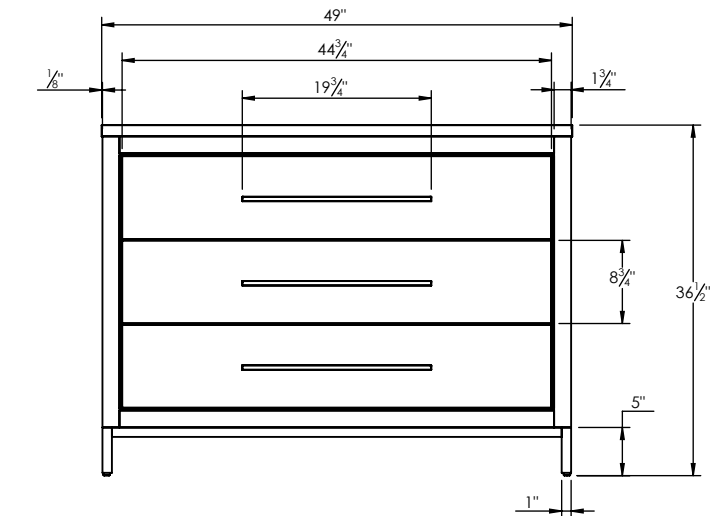

## SPEC SHEET

### PRODUCT DESCRIPTION

- ADRIAN 49 Single Basin with Solid Surface counter top
- Includes metal trim, handles, and leg assembly
- Cabinet available in matte white/chrome, matte white/black, rock gray/chrome, Natural Walnut/Black, and navy blue/brushed gold
- Plywood and solid wood construction
- Soft close and full extension drawers
- Wood and glass dividers included for top drawer
- Solid Surface counter top with integrated basin in Matt White (with overflow system)
- Solid Surface material is 38% polyester resin and 60% aluminum hydroxide powder
- Basin depth is 4 1/2"

### ROUGHING-IN DIMENSIONS