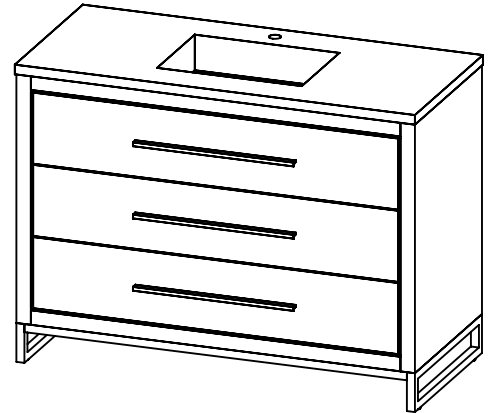

### PRODUCT DESCRIPTION

- ADRIAN 49 Single Basin with Solid Surface counter top
- Includes metal trim, handles, and leg assembly
- Cabinet available in matte white/chrome, matte white/black, rock gray/chrome, Natural Walnut/Black, and navy blue/brushed gold
- Plywood and solid wood construction
- Soft close and full extension drawers
- Wood and glass dividers included for top drawer
- Solid Surface counter top with integrated basin in Matt White (with overflow system)
- Solid Surface material is 38% polyester resin and 60% aluminum hydroxide powder
- Basin depth is 4 1/2"