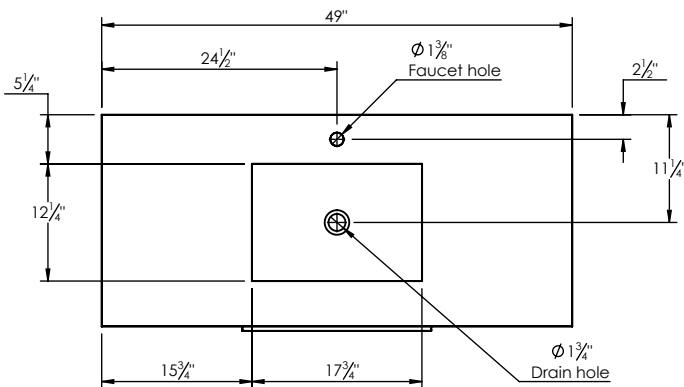

## SPEC SHEET

### PRODUCT DESCRIPTION

- ADRIAN 49 Single Basin with Solid Surface counter top
- Includes metal trim, handles, and leg assembly
- Cabinet available in matte white/chrome, matte white/black, rock gray/chrome, Natural Walnut/Black, and navy blue/brushed gold
- Plywood and solid wood construction
- Soft close and full extension drawers
- Wood and glass dividers included for top drawer
- Solid Surface counter top with integrated basin in Matt White (with overflow system)
- Solid Surface material is 38% polyester resin and 60% aluminum hydroxide powder
- Basin depth is 4 1/2"

### ROUGHING-IN DIMENSIONS