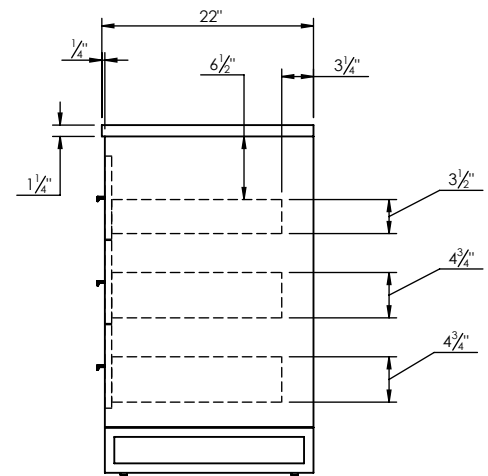

## SPEC SHEET

### PRODUCT DESCRIPTION

- ADRIAN 49 Single Basin with Solid Surface counter top
- Includes metal trim, handles, and leg assembly
- Cabinet available in matte white/chrome, matte white/black, rock gray/chrome, Natural Walnut/Black, and navy blue/brushed gold
- Plywood and solid wood construction
- Soft close and full extension drawers
- Wood and glass dividers included for top drawer
- Solid Surface counter top with integrated basin in Matt White (with overflow system)
- Solid Surface material is 38% polyester resin and 60% aluminum hydroxide powder
- Basin depth is 4 1/2"

### ROUGHING-IN DIMENSIONS