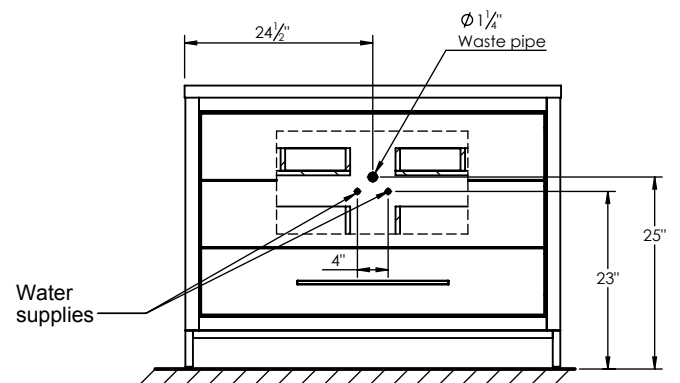

### PRODUCT DESCRIPTION

- ADRIAN 49 Single Basin with Solid Surface counter top
- Includes metal trim, handles, and leg assembly
- Cabinet available in matte white/chrome, matte white/black, rock gray/chrome, Natural Walnut/Black, and navy blue/brushed gold
- Plywood and solid wood construction
- Soft close and full extension drawers
- Wood and glass dividers included for top drawer
- Solid Surface counter top with integrated basin in Matt White (with overflow system)
- Solid Surface material is 38% polyester resin and 60% aluminum hydroxide powder
- Basin depth is 4 1/2"

### ROUGHING-IN DIMENSIONS