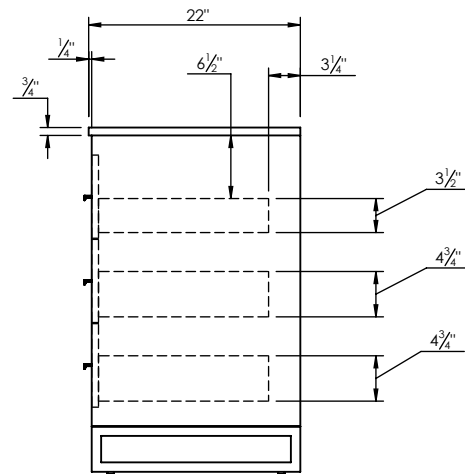

## SPEC SHEET

### PRODUCT DESCRIPTION

- ADRIAN 37 single vanity with quartz stone top and porcelain basin
- Includes metal trim, handles, and leg assembly
- Cabinet available in matte white/chrome, matte white/black, rock gray/chrome, and navy blue/brushed gold
- Plywood and solid wood construction
- Soft close and full extension drawers
- Wood and glass dividers included for top drawers
- Quartz stone counter top available in white, calacatta, and concrete gray
- Back and side splash are optional
- Lotus undermount porcelain basin with square shape in white (with overflow hole)
- Basin depth is 5" (including top thickness)

### ROUGHING-IN DIMENSIONS