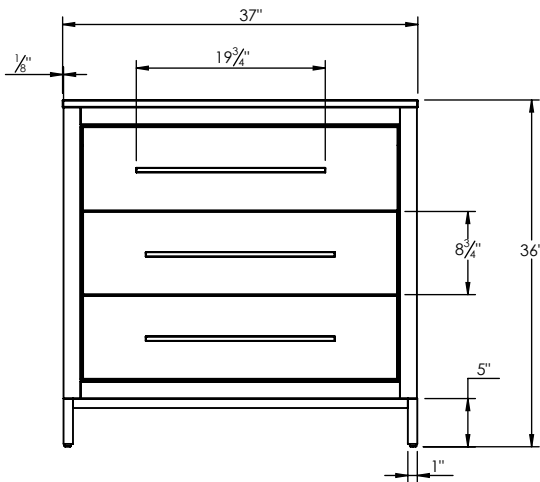

## SPEC SHEET

### PRODUCT DESCRIPTION

- ADRIAN 37 single vanity with quartz stone top and porcelain basin
- Includes metal trim, handles, and leg assembly
- Cabinet available in matte white/chrome, matte white/black, rock gray/chrome, and navy blue/brushed gold
- Plywood and solid wood construction
- Soft close and full extension drawers
- Wood and glass dividers included for top drawers
- Quartz stone counter top available in white, calacatta, and concrete gray
- Back and side splash are optional
- Lotus undermount porcelain basin with square shape in white (with overflow hole)
- Basin depth is 5" (including top thickness)

### ROUGHING-IN DIMENSIONS