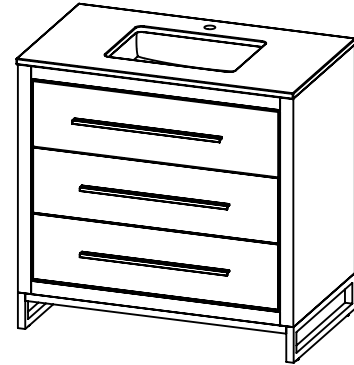

### PRODUCT DESCRIPTION

- ADRIAN 37 single vanity with quartz stone top and porcelain basin
- Includes metal trim, handles, and leg assembly
- Cabinet available in matte white/chrome, matte white/black, rock gray/chrome, and navy blue/brushed gold
- Plywood and solid wood construction
- Soft close and full extension drawers
- Wood and glass dividers included for top drawers
- Quartz stone counter top available in white, calacatta, and concrete gray
- Back and side splash are optional
- Lotus undermount porcelain basin with square shape in white (with overflow hole)
- Basin depth is 5" (including top thickness)