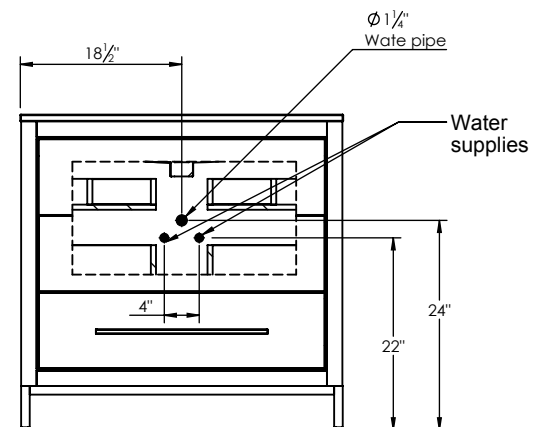

## SPEC SHEET

### PRODUCT DESCRIPTION

- ADRIAN 37 single vanity with quartz stone top and porcelain basin
- Includes metal trim, handles, and leg assembly
- Cabinet available in matte white/chrome, matte white/black, rock gray/chrome, and navy blue/brushed gold
- Plywood and solid wood construction
- Soft close and full extension drawers
- Wood and glass dividers included for top drawers
- Quartz stone counter top available in white, calacatta, and concrete gray
- Back and side splash are optional
- Lotus undermount porcelain basin with square shape in white (with overflow hole)
- Basin depth is 5" (including top thickness)

### ROUGHING-IN DIMENSIONS