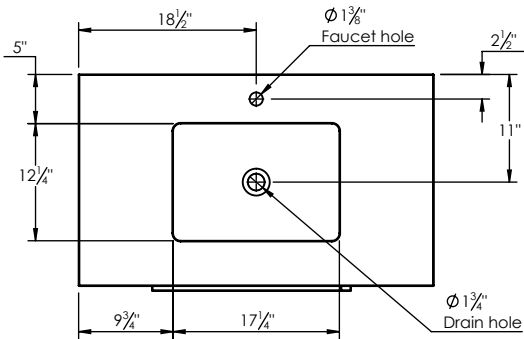

## SPEC SHEET

### PRODUCT DESCRIPTION

- ADRIAN 37 single vanity with quartz stone top and porcelain basin
- Includes metal trim, handles, and leg assembly
- Cabinet available in matte white/chrome, matte white/black, rock gray/chrome, and navy blue/brushed gold
- Plywood and solid wood construction
- Soft close and full extension drawers
- Wood and glass dividers included for top drawers
- Quartz stone counter top available in white, calacatta, and concrete gray
- Back and side splash are optional
- Lotus undermount porcelain basin with square shape in white (with overflow hole)
- Basin depth is 5" (including top thickness)

### ROUGHING-IN DIMENSIONS