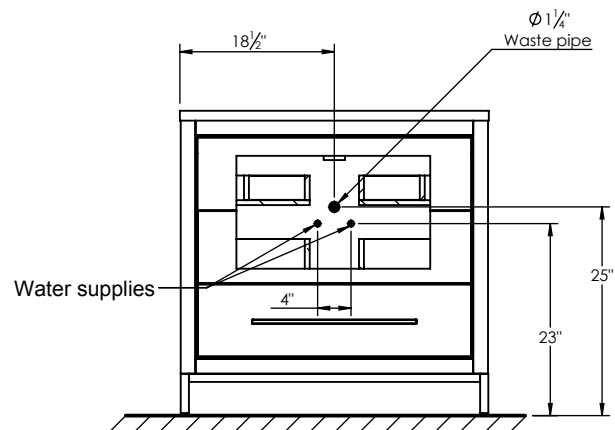

## SPEC SHEET

### PRODUCT DESCRIPTION

- Vanity ADRIAN 37 with Infinity Solid Surface counter top
- Includes metal trim, handles, and leg assembly
- Cabinet available in matte white/chrome, matte white/black, rock gray/chrome, and navy blue/brushed gold
- Plywood and solid wood construction
- Soft close and full extension drawers
- Wood and glass dividers included for top drawer
- Solid Surface counter top with integrated basins and infinity drains in Matt White
- Drain assembly and 10" drain tail included
- Solid Surface material is 38% polyester resin and 60% aluminum hydroxide powder
- Basin depth is 3 1/2"

### ROUGHING-IN DIMENSIONS