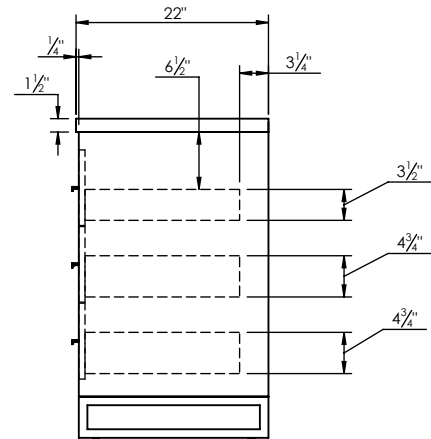

## SPEC SHEET

### PRODUCT DESCRIPTION

- Vanity ADRIAN 37 with Infinity Solid Surface counter top
- Includes metal trim, handles, and leg assembly
- Cabinet available in matte white/chrome, matte white/black, rock gray/chrome, and navy blue/brushed gold
- Plywood and solid wood construction
- Soft close and full extension drawers
- Wood and glass dividers included for top drawer
- Solid Surface counter top with integrated basins and infinity drains in Matt White
- Drain assembly and 10" drain tail included
- Solid Surface material is 38% polyester resin and 60% aluminum hydroxide powder
- Basin depth is 3 1/2"

### ROUGHING-IN DIMENSIONS