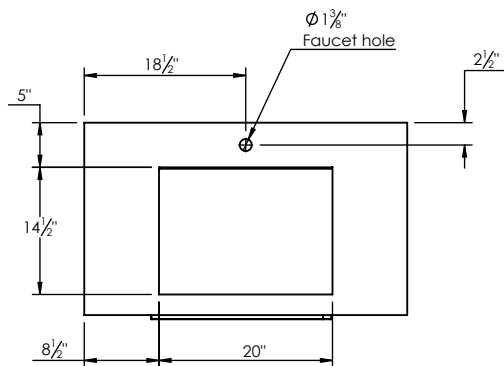

## SPEC SHEET

### PRODUCT DESCRIPTION

- Vanity ADRIAN 37 with Infinity Solid Surface counter top
- Includes metal trim, handles, and leg assembly
- Cabinet available in matte white/chrome, matte white/black, rock gray/chrome, and navy blue/brushed gold
- Plywood and solid wood construction
- Soft close and full extension drawers
- Wood and glass dividers included for top drawer
- Solid Surface counter top with integrated basins and infinity drains in Matt White
- Drain assembly and 10" drain tail included
- Solid Surface material is 38% polyester resin and 60% aluminum hydroxide powder
- Basin depth is 3 1/2"

### ROUGHING-IN DIMENSIONS