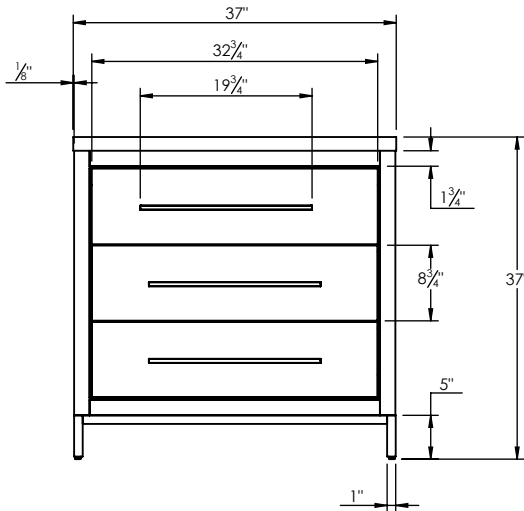

## SPEC SHEET

### PRODUCT DESCRIPTION

- Vanity ADRIAN 37 with Infinity Solid Surface counter top
- Includes metal trim, handles, and leg assembly
- Cabinet available in matte white/chrome, matte white/black, rock gray/chrome, and navy blue/brushed gold
- Plywood and solid wood construction
- Soft close and full extension drawers
- Wood and glass dividers included for top drawer
- Solid Surface counter top with integrated basins and infinity drains in Matt White
- Drain assembly and 10" drain tail included
- Solid Surface material is 38% polyester resin and 60% aluminum hydroxide powder
- Basin depth is 3 1/2"

### ROUGHING-IN DIMENSIONS