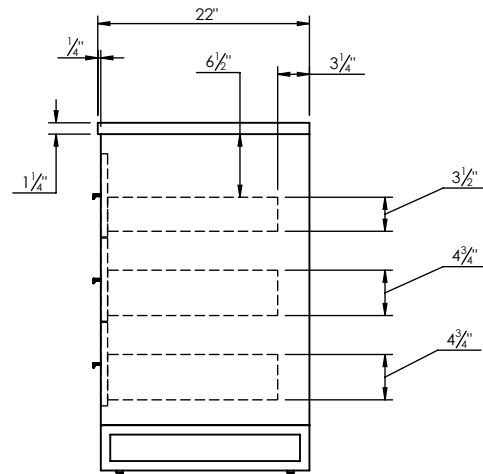

SPEC SHEET

PRODUCT DESCRIPTION

- ADRIAN 37 Single Basin with Solid Surface counter top
- Includes metal trim, handles, and leg assembly
- Cabinet available in matte white/chrome, matte white/black, rock gray/chrome, Natural Walnut/Black, and navy blue/brushed gold
- Plywood and solid wood construction
- Soft close and full extension drawers
- Wood and glass dividers included for top drawer
- Solid Surface counter top with integrated basin in Matt White (with overflow system)
- Solid Surface material is 38% polyester resin and 40% aluminum hydroxide powder
- Basin depth is 4 1/2"

ROUGHING-IN DIMENSIONS

ROUGH PLUMBING