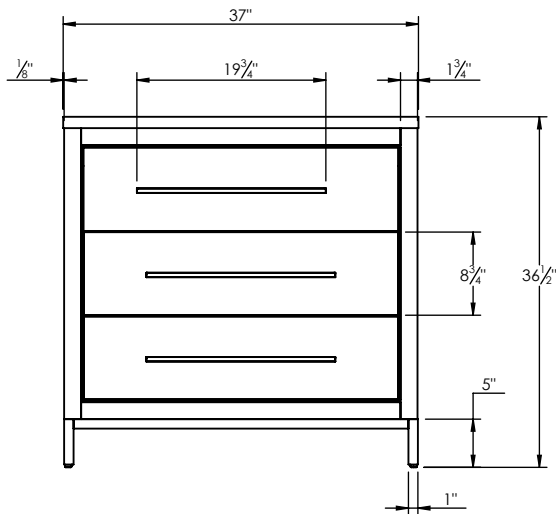

SPEC SHEET

PRODUCT DESCRIPTION

- ADRIAN 37 Single Basin with Solid Surface counter top
- Includes metal trim, handles, and leg assembly
- Cabinet available in matte white/chrome, matte white/black, rock gray/chrome, Natural Walnut/Black, and navy blue/brushed gold
- Plywood and solid wood construction
- Soft close and full extension drawers
- Wood and glass dividers included for top drawer
- Solid Surface counter top with integrated basin in Matt White (with overflow system)
- Solid Surface material is 38% polyester resin and 40% aluminum hydroxide powder
- Basin depth is 4 1/2"

ROUGHING-IN DIMENSIONS

ROUGH PLUMBING