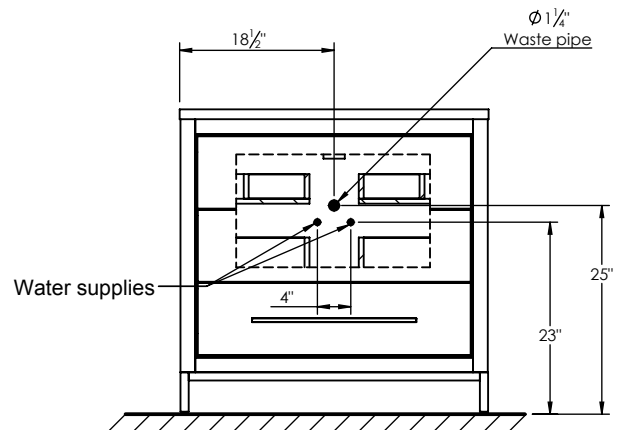

SPEC SHEET

PRODUCT DESCRIPTION

- ADRIAN 37 Single Basin with Solid Surface counter top
- Includes metal trim, handles, and leg assembly
- Cabinet available in matte white/chrome, matte white/black, rock gray/chrome, Natural Walnut/Black, and navy blue/brushed gold
- Plywood and solid wood construction
- Soft close and full extension drawers
- Wood and glass dividers included for top drawer
- Solid Surface counter top with integrated basin in Matt White (with overflow system)
- Solid Surface material is 38% polyester resin and 40% aluminum hydroxide powder
- Basin depth is 4 1/2"

ROUGHING-IN DIMENSIONS

ROUGH PLUMBING