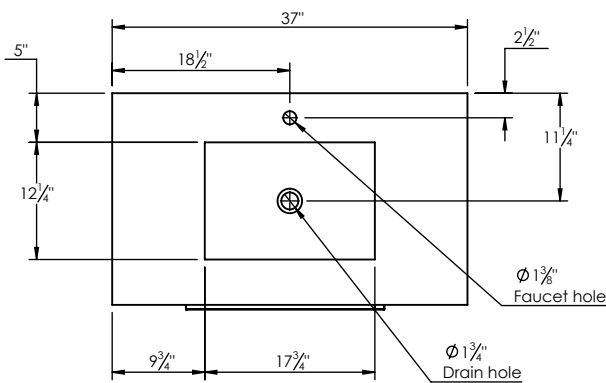

SPEC SHEET

PRODUCT DESCRIPTION

- ADRIAN 37 Single Basin with Solid Surface counter top
- Includes metal trim, handles, and leg assembly
- Cabinet available in matte white/chrome, matte white/black, rock gray/chrome, Natural Walnut/Black, and navy blue/brushed gold
- Plywood and solid wood construction
- Soft close and full extension drawers
- Wood and glass dividers included for top drawer
- Solid Surface counter top with integrated basin in Matt White (with overflow system)
- Solid Surface material is 38% polyester resin and 40% aluminum hydroxide powder
- Basin depth is 4 1/2"

ROUGHING-IN DIMENSIONS

ROUGH PLUMBING