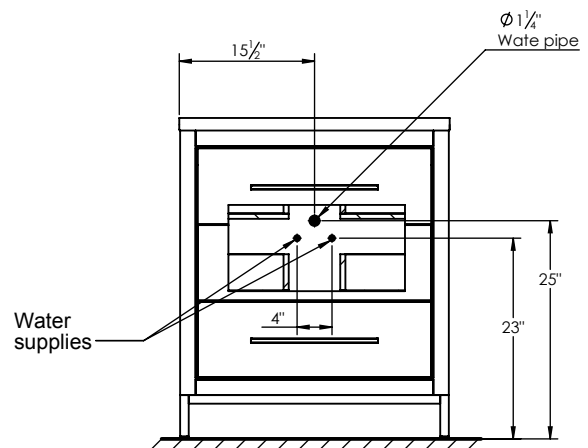

### PRODUCT DESCRIPTION

- Vanity ADRIAN 31 with Infinity Solid Surface counter top
- Includes metal trim, handles, and leg assembly
- Cabinet available in matte white/chrome, matte white/black, rock gray/chrome, and navy blue/brushed gold
- Plywood and solid wood construction
- Soft close and full extension drawers
- Wood and glass dividers included for top drawer
- Solid Surface counter top with integrated basins and infinity drains in Matt White
- Drain assembly and 10" drain tail included
- Solid Surface material is 38% polyester resin and 60% aluminum hydroxide powder
- Basin depth is 3 1/2"

### ROUGHING-IN DIMENSIONS