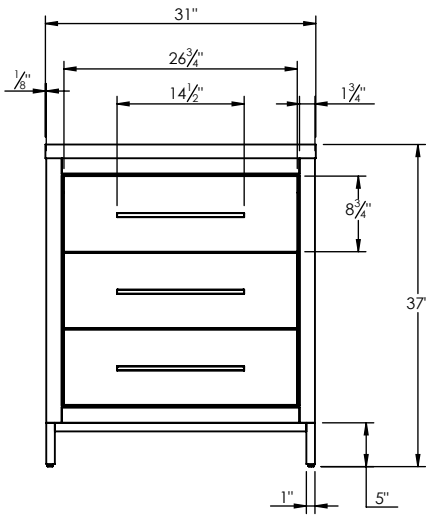

## SPEC SHEET

### PRODUCT DESCRIPTION

- Vanity ADRIAN 31 with Infinity Solid Surface counter top
- Includes metal trim, handles, and leg assembly
- Cabinet available in matte white/chrome, matte white/black, rock gray/chrome, and navy blue/brushed gold
- Plywood and solid wood construction
- Soft close and full extension drawers
- Wood and glass dividers included for top drawer
- Solid Surface counter top with integrated basins and infinity drains in Matt White
- Drain assembly and 10" drain tail included
- Solid Surface material is 38% polyester resin and 60% aluminum hydroxide powder
- Basin depth is 3 1/2"

### ROUGHING-IN DIMENSIONS