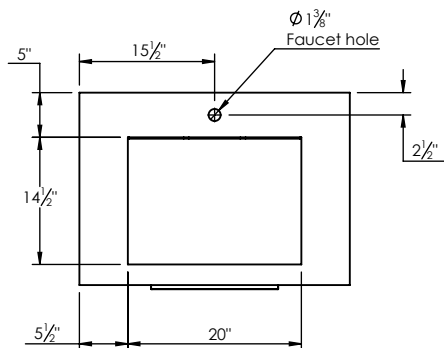

### PRODUCT DESCRIPTION

- Vanity ADRIAN 31 with Infinity Solid Surface counter top
- Includes metal trim, handles, and leg assembly
- Cabinet available in matte white/chrome, matte white/black, rock gray/chrome, and navy blue/brushed gold
- Plywood and solid wood construction
- Soft close and full extension drawers
- Wood and glass dividers included for top drawer
- Solid Surface counter top with integrated basins and infinity drains in Matt White
- Drain assembly and 10" drain tail included
- Solid Surface material is 38% polyester resin and 60% aluminum hydroxide powder
- Basin depth is 3 1/2"

### ROUGHING-IN DIMENSIONS