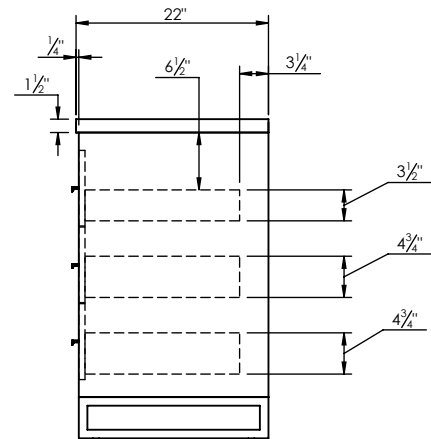

## SPEC SHEET

### PRODUCT DESCRIPTION

- Vanity ADRIAN 31 with Infinity Solid Surface counter top
- Includes metal trim, handles, and leg assembly
- Cabinet available in matte white/chrome, matte white/black, rock gray/chrome, and navy blue/brushed gold
- Plywood and solid wood construction
- Soft close and full extension drawers
- Wood and glass dividers included for top drawer
- Solid Surface counter top with integrated basins and infinity drains in Matt White
- Drain assembly and 10" drain tail included
- Solid Surface material is 38% polyester resin and 60% aluminum hydroxide powder
- Basin depth is 3 1/2"

### ROUGHING-IN DIMENSIONS