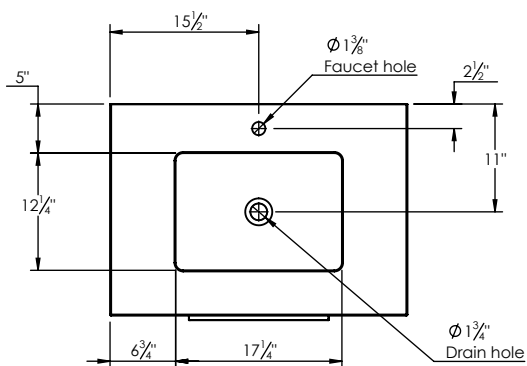

## SPEC SHEET

### PRODUCT DESCRIPTION

- ADRIAN 31 single vanity with quartz stone top and porcelain basin
- Includes metal trim, handles, and leg assembly
- Cabinet available in matte white/chrome, matte white/black, rock gray/chrome, and navy blue/brushed gold
- Plywood and solid wood construction
- Soft close and full extension drawers
- Glass dividers included for top drawers
- Quartz stone counter top available in white, calacatta, and concrete gray
- Back and side splash are optional
- Lotus undermount porcelain basin with square shape in white (with overflow hole)
- Basin depth is 5" (including top thickness)

### ROUGHING-IN DIMENSIONS