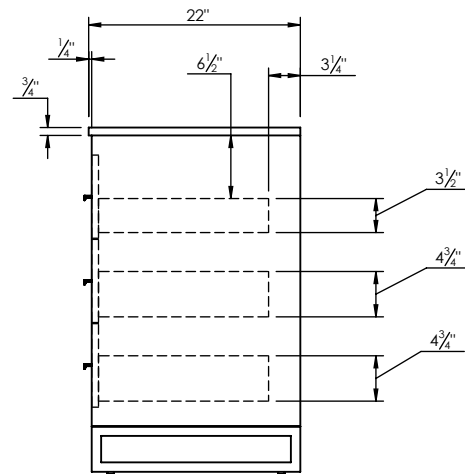

## SPEC SHEET

### PRODUCT DESCRIPTION

- ADRIAN 31 single vanity with quartz stone top and porcelain basin
- Includes metal trim, handles, and leg assembly
- Cabinet available in matte white/chrome, matte white/black, rock gray/chrome, and navy blue/brushed gold
- Plywood and solid wood construction
- Soft close and full extension drawers
- Glass dividers included for top drawers
- Quartz stone counter top available in white, calacatta, and concrete gray
- Back and side splash are optional
- Lotus undermount porcelain basin with square shape in white (with overflow hole)
- Basin depth is 5" (including top thickness)

### ROUGHING-IN DIMENSIONS