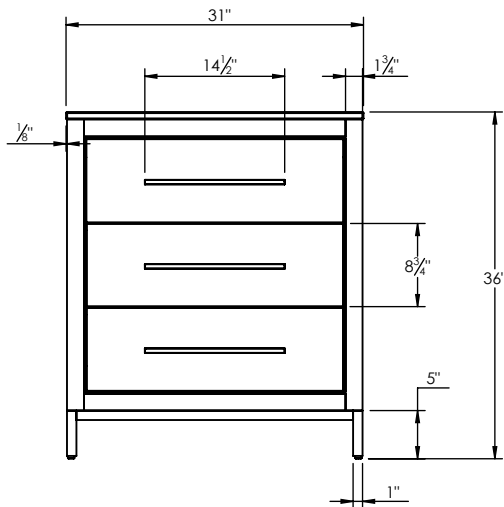

## SPEC SHEET

### PRODUCT DESCRIPTION

- ADRIAN 31 single vanity with quartz stone top and porcelain basin
- Includes metal trim, handles, and leg assembly
- Cabinet available in matte white/chrome, matte white/black, rock gray/chrome, and navy blue/brushed gold
- Plywood and solid wood construction
- Soft close and full extension drawers
- Glass dividers included for top drawers
- Quartz stone counter top available in white, calacatta, and concrete gray
- Back and side splash are optional
- Lotus undermount porcelain basin with square shape in white (with overflow hole)
- Basin depth is 5" (including top thickness)

### ROUGHING-IN DIMENSIONS