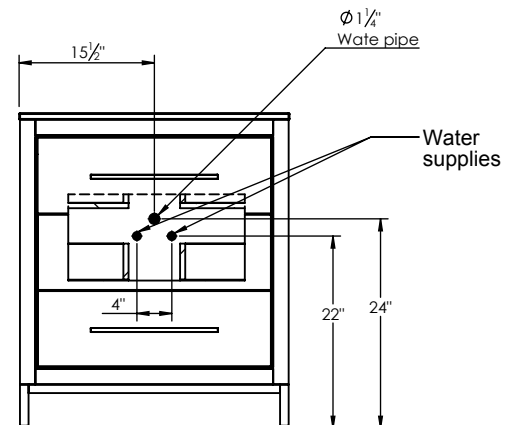

## SPEC SHEET

### PRODUCT DESCRIPTION

- ADRIAN 31 single vanity with quartz stone top and porcelain basin
- Includes metal trim, handles, and leg assembly
- Cabinet available in matte white/chrome, matte white/black, rock gray/chrome, and navy blue/brushed gold
- Plywood and solid wood construction
- Soft close and full extension drawers
- Glass dividers included for top drawers
- Quartz stone counter top available in white, calacatta, and concrete gray
- Back and side splash are optional
- Lotus undermount porcelain basin with square shape in white (with overflow hole)
- Basin depth is 5" (including top thickness)

### ROUGHING-IN DIMENSIONS