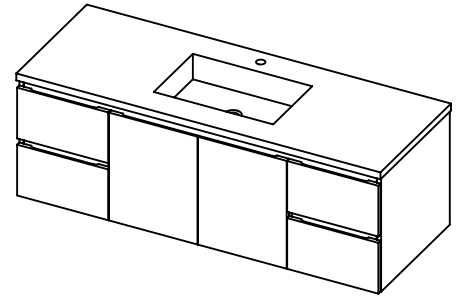

### PRODUCT DESCRIPTION

- ADAMS 60 Single wall mount cabinet
- Available in Espresso (40), Metal Gray (45), and Matt White (50) finish
- Hardwood Plywood and Solid Wood construction
- Soft close doors and drawer
- Blum wall hung system
- Solid Surface counter top with integrated basin in Matt White (with overflow system)
- Solid Surface material is 38% polyester resin and 40% aluminum hydroxide powder
- Nominal Dimensions:

Width: 60"  
Depth: 22.25"  
Height: 36" (hung height)

### ROUGHING-IN DIMENSIONS