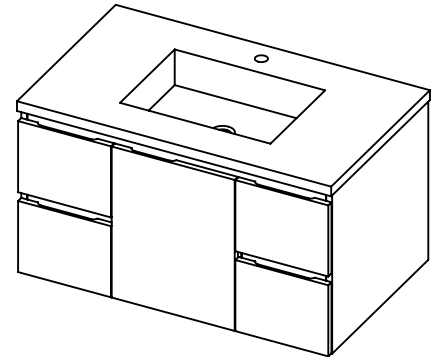

SPEC SHEET

PRODUCT DESCRIPTION

- ADAMS 37 wall mount cabinet
- Available in Espresso (40), Metal Gray (45), and Matt White (50) finish
- Hardwood Plywood box construction
- Soft close doors and drawer
- Blum wall hung system
- Solid Surface counter top with integrated basin in Matt White (with overflow system)
- Solid Surface material is 38% polyester resin and 40% aluminum hydroxide powder
- Nominal Dimensions:

Width: 37"
Depth: 22.25"
Height: 36" (hung height)

ROUGHING-IN DIMENSIONS