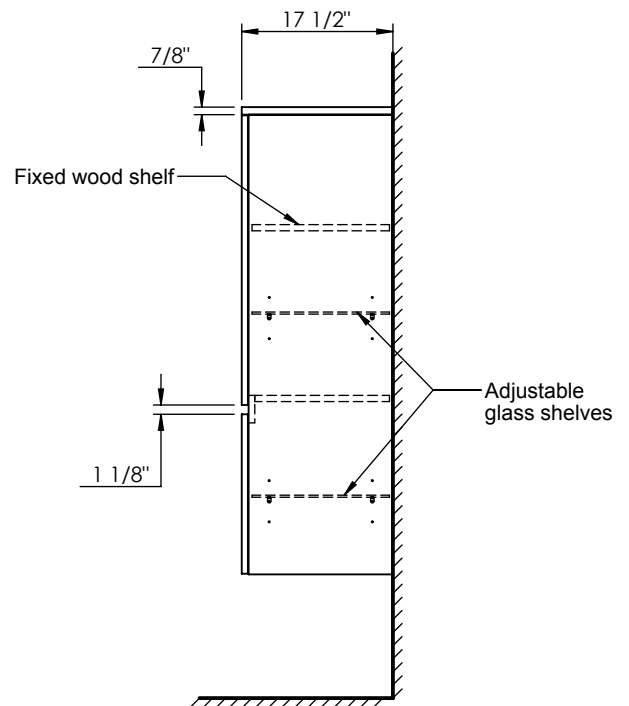

SPEC SHEET

PRODUCT DESCRIPTION

- ADAMS 18 wall mount linen tower
- Available in Espresso (40), Metal Gray (45), Matt White (50), and Chestnut (35) finish
- Hardwood plywood construction
- Soft close doors
- Features 2 internal adjustable glass shelves and a fixed wood shelf
- Available with right (R) and left (L) door hinge installation
- Nominal Dimensions:

Width: 17.5"
Depth: 17.5"
Height: 53.5"

ROUGHING-IN DIMENSIONS

FRONT VIEW

SIDE VIEW