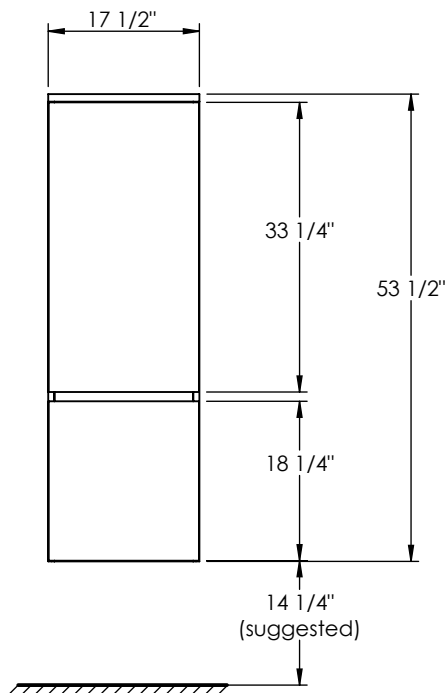

SPEC SHEET

PRODUCT DESCRIPTION

- ADAMS 18 wall mount linen tower
- Available in Espresso (40), Metal Gray (45), Matt White (50), and Chestnut (35) finish
- Hardwood plywood construction
- Soft close doors
- Features 2 internal adjustable glass shelves and a fixed wood shelf
- Available with right (R) and left (L) door hinge installation
- Nominal Dimensions:

Width: 17.5"
Depth: 17.5"
Height: 53.5"

ROUGHING-IN DIMENSIONS

FRONT VIEW

SIDE VIEW