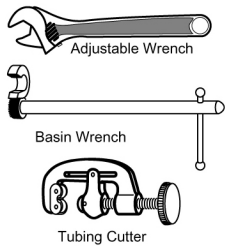

INSTALLATION SPECS

Product Description

- Wood base in Espresso or Mahogany.
- One piece porcelain top with integrated lavatory.
- Single hole faucet drilling.
- Soft closing door.
- Dimensions:

Width: 36.5"
 Depth: 20"
 Height: 36"

Recommended Tools & Materials

Level

Roughin-in Dimensions