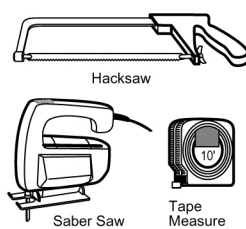

INSTALLATION SPECS

Product Description

- Wood base in Espresso or Mahogany.
- One piece porcelain top with integrated lavatory.
- Single hole faucet drilling.
- Soft closing door.
- Dimensions:

Width: 36.5"
 Depth: 20"
 Height: 36"

Recommended Tools & Materials

Level

Roughin-in Dimensions