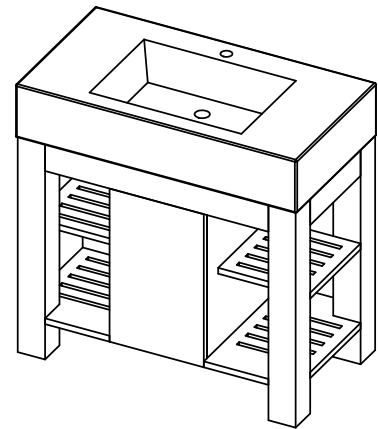

INSTALLATION SPECS

Product Description

- Wood base in Espresso or Mahogany.
- One piece porcelain top with integrated lavatory.
- Single hole faucet drilling.
- Soft closing door.
- Dimensions:

Width: 36.5"
 Depth: 20"
 Height: 36"

Recommended Tools & Materials

Level

Roughin-in Dimensions