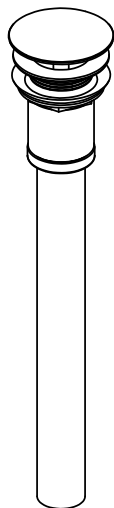

INSTALLATION SPECS

Product Description

- Wood base in Espresso or Mahogany.
- Clear Glass top with an integrated sink.
- Single hole faucet drilling.
- Click clack drain and handles in satin nickel.
- Dimensions:

Width: 31.5"
 Depth: 22"
 Height: 35"

Recommended Tools & Materials

Level

Roughin-in Dimensions

PARTS

A x 1

B x 1

Discard top portion

C x 4

D x 4

E x 12

F x 1