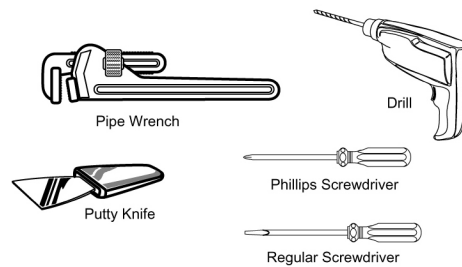

INSTALLATION SPECS

Product Description

- Wood base in Espresso or Mahogany.
- Clear Glass top with an integrated sink.
- Single hole faucet drilling.
- Click clack drain and handles in satin nickel.
- Dimensions:

Width: 31.5"
 Depth: 22"
 Height: 35"

Recommended Tools & Materials

Level

Roughin-in Dimensions

PARTS

A x 1

B x 1

Discard top portion