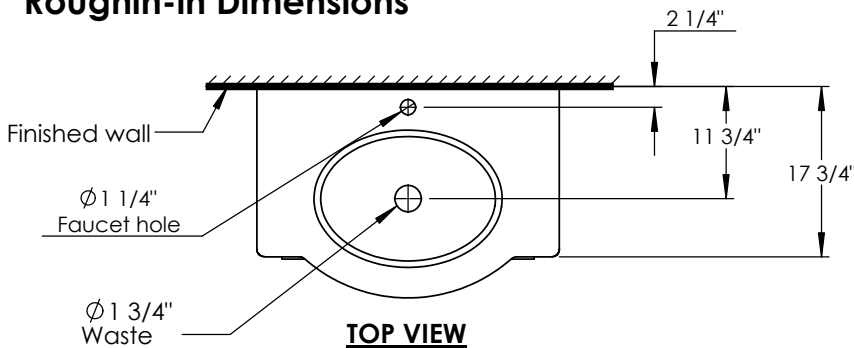

INSTALLATION SPECS

Product Description

- Wood base in Espresso or Mahogany.
- Clear Glass top with an integrated sink.
- Single hole faucet drilling.
- Click clack drain and handles in satin nickel.
- Dimensions:

Width: 31.5"
 Depth: 22"
 Height: 35"

Recommended Tools & Materials

Level

Roughin-in Dimensions

PARTS

A x 1

B x 1

Discard top portion