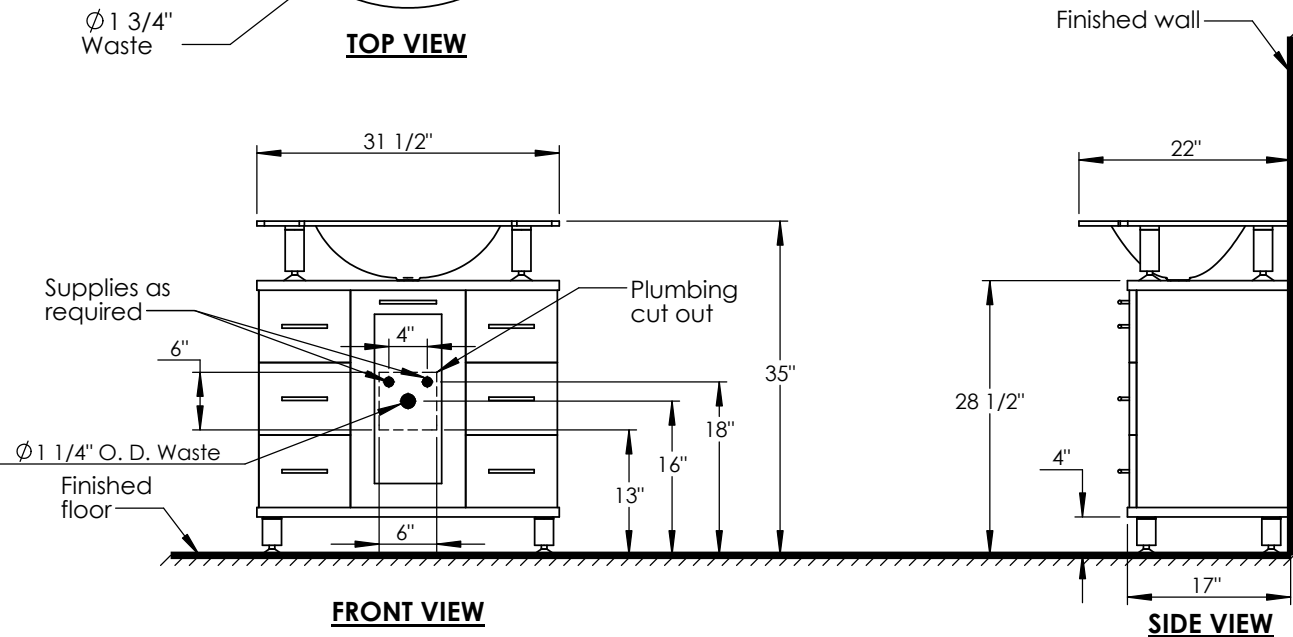

INSTALLATION SPECS

Product Description

- Wood base in Espresso or Mahogany.
- Clear Glass top with an integrated sink.
- Single hole faucet drilling.
- Click clack drain and handles in satin nickel.
- Dimensions:

Width: 31.5"
 Depth: 22"
 Height: 35"

Recommended Tools & Materials

Level

Roughin-in Dimensions

PARTS

A x 1

B x 1

Discard top portion

C x 4

D x 4

E x 12

F x 1