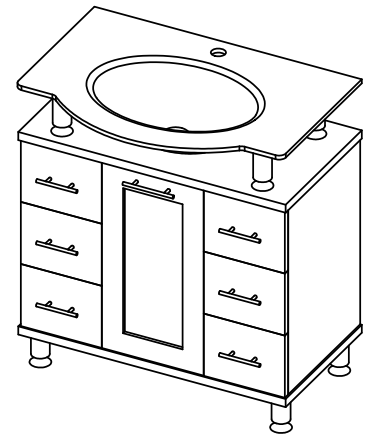

INSTALLATION SPECS

Product Description

- Wood base in Espresso or Mahogany.
- Clear Glass top with an integrated sink.
- Single hole faucet drilling.
- Click clack drain and handles in satin nickel.
- Dimensions:

Width: 31.5"
 Depth: 22"
 Height: 35"

Recommended Tools & Materials

Level

Roughin-in Dimensions

PARTS

A x 1

B x 1

Discard top portion