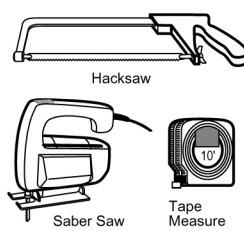

INSTALLATION SPECS

Product Description

- Wood base in Espresso or Mahogany.
- Clear Glass top with an integrated sink.
- Single hole faucet drilling.
- Click clack drain and handles in satin nickel.
- Dimensions:

Width: 31.5"
 Depth: 22"
 Height: 35"

Recommended Tools & Materials

Level

Roughin-in Dimensions

PARTS

A x 1

B x 1

Discard top portion