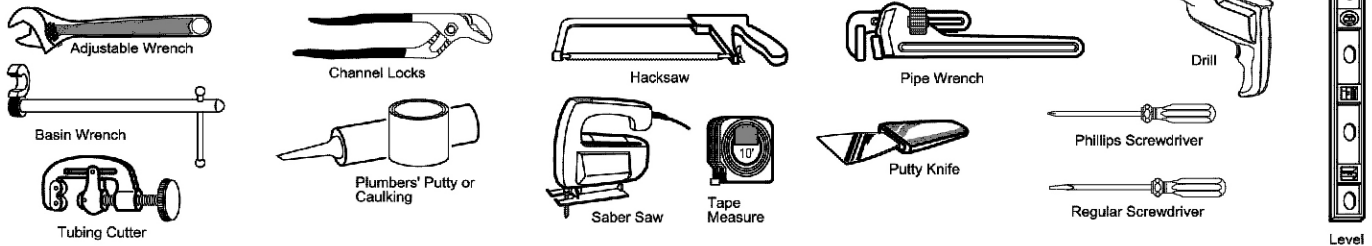

INSTALLATION INSTRUCTIONS

Product Description

- Wood base in dark mahogany stain.
- White porcelain top with integrated lavatory.
- Single hole faucet drilling.
- Handles in satin nickel.
- Dimensions:
 Width: 48"
 Depth: 21"
 Height: 34"

Recommended Tools & Materials

Roughin-in Dimensions