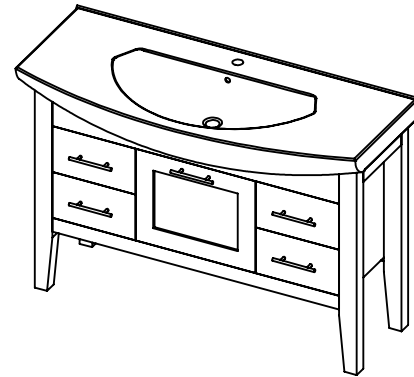

INSTALLATION INSTRUCTIONS

Product Description

- Wood base in dark mahogany stain.
- White porcelain top with integrated lavatory.
- Single hole faucet drilling.
- Handles in satin nickel.
- Dimensions:
 Width: 48"
 Depth: 21"
 Height: 34"

Recommended Tools & Materials

Roughin-in Dimensions