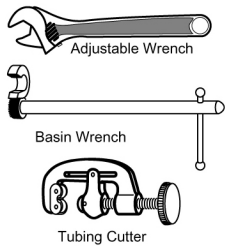

INSTALLATION SPECS

Product Description

- Wood base in Espresso or Mahogany.
- One piece porcelain top with integrated lavatory.
- Single hole faucet drilling.
- Soft closing doors and drawers.
- Dimensions:

Width: 32"
 Depth: 20"
 Height: 35.5"

Recommended Tools & Materials

Level

Roughin-in Dimensions