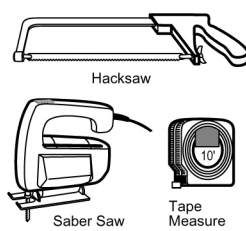

INSTALLATION SPECS

Product Description

- Wood base in Espresso or Mahogany.
- One piece porcelain top with integrated lavatory.
- Single hole faucet drilling.
- Soft closing doors and drawers.
- Dimensions:

Width: 32"
 Depth: 20"
 Height: 35.5"

Recommended Tools & Materials

Level

Roughin-in Dimensions