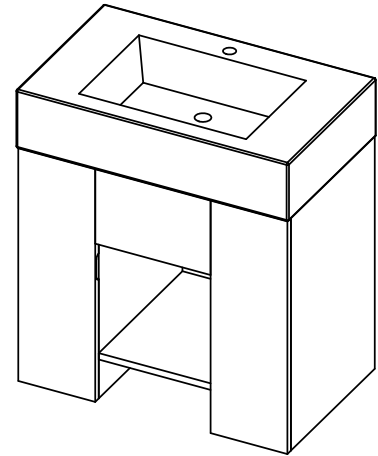

INSTALLATION SPECS

Product Description

- Wood base in Espresso or Mahogany.
- One piece porcelain top with integrated lavatory.
- Single hole faucet drilling.
- Soft closing doors and drawers.
- Dimensions:

Width: 32"
 Depth: 20"
 Height: 35.5"

Recommended Tools & Materials

Level

Roughin-in Dimensions