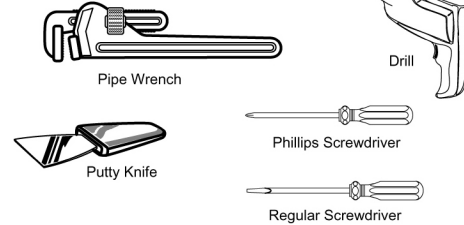

INSTALLATION SPECS

Product Description

- Wood base in Espresso or Mahogany.
- One piece porcelain top with integrated lavatory.
- Single hole faucet drilling.
- Soft closing doors and drawers.
- Dimensions:

Width: 32"
 Depth: 20"
 Height: 35.5"

Recommended Tools & Materials

Level

Roughin-in Dimensions